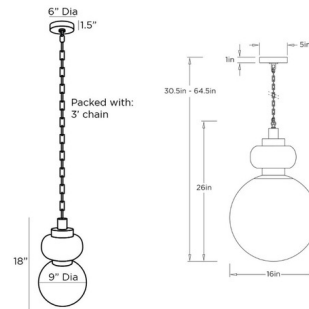

Description

The Rosemont Pendant adds a totemic silhouette to your interior space. The steel frame holds alabaster and matte swirl glass that casts warm shadows of light across your room. Canopy: 6 inch diameter.

Shown in english bronze / alabaster

Specifications

COLOR Alabaster
BODY FINISH English Bronze
WATTAGE 9W
DIMMER Standard 120V
DIMENSIONS 16"W x 30.5"H
BULB NOT INCLUDED 1 x A19/Medium (E26)/9W/120V LED
COUNTRY OF ORIGIN China

Technical Information

PRODUCT DIMENSIONS Adjustable Chain Length: 36"

CLICK TO VIEW PRODUCT

Notes: