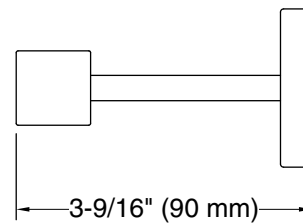

Technical Information

All product dimensions are nominal.

Material: Zinc, Brass

Notes

Install this product according to the installation instructions.

CAUTION: Risk of personal injury. Do not install these products in any area where they are likely to be used inadvertently as a grab bar or support bar. These products are not designed or intended for use as a grab bar or support bar.