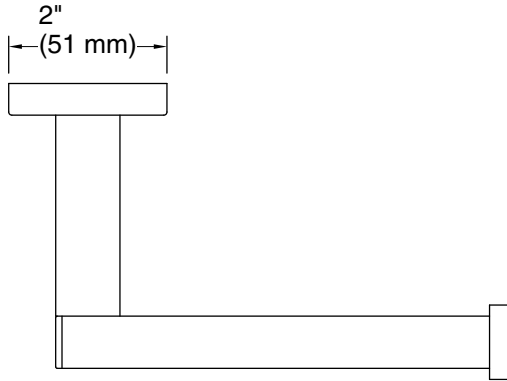

Technical Information

All product dimensions are nominal.

Material: Zinc, Brass

Notes

Install this product according to the installation instructions.

CAUTION: Risk of personal injury. Do not install these products in any area where they are likely to be used inadvertently as a grab bar or support bar. These products are not designed or intended for use as a grab bar or support bar.