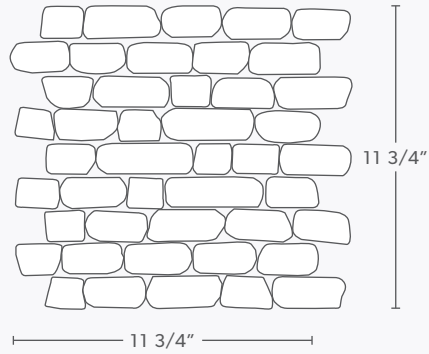

# Strip Pebble - Pebble Tile

Alpine

Pattern: Strip Pebble (sp1)

Finish: Natural

Thickness: 1/2"

This product comes in mesh mounted sheets.  
All dimensions are nominal. One Sheet = .97 sq. ft.

Color	Code
Alpine	sp1pz