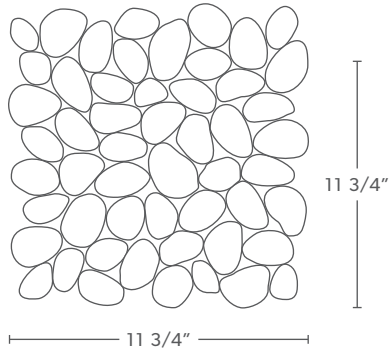

Pattern: Cobbles (rp3)  
 Finish: Tumbled  
 Thickness: 1/2"

This product comes in mesh mounted sheets.  
 All dimensions are nominal. One Sheet = .97 sq. ft.

Color	Code
Beige & Tan Marble	rp3mw
Beige Marble	rp3mb
Grey Marble	rp3ma
Motley Grey	rp3xo
Multi Grey & Quartz	rp3xj
Sterling Grey	rp3ml
Sterling Grey & Quartz	rp3xi
Sterling Megamix	rp3xl
Swirl Grey	rp3mm
Swirl Grey & Beige Marble	rp3xk
Tan Marble	rp3mx

# Spindrift Marble - Pebble Tile

Pattern: Spindrift Marble (bs14)

Finish: Honed

Thickness: 1/4"

This product comes in mesh mounted sheets.  
All dimensions are nominal. One Sheet = .97 sq. ft.

Color	Code
Carrara	bs14carr
Nebula	bs14nebu
Tempest	bs14temp

## Stacked Pebble - Pebble Tile

Pattern: Stacked Pebble (v1)
Finish: Natural
Thickness: 1"

This product comes in mesh mounted sheets.  
All dimensions are nominal. One Sheet = .48 sq. ft.

Color	Code
Antique Timor White•	v1pw1•
French Tan•	v1pf1•
Medan Charcoal	v1pc1

# Strip Pebble - Pebble Tile

Alpine

Pattern: Strip Pebble (sp1)

Finish: Natural

Thickness: 1/2"

This product comes in mesh mounted sheets.  
All dimensions are nominal. One Sheet = .97 sq. ft.

Color	Code
Alpine	sp1pz