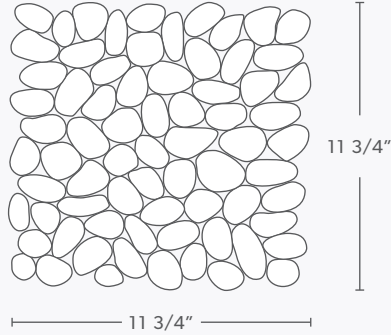

# Petite Pebble - Pebble Tile

Antique  
Timor White

Medan  
Charcoal

Pattern: Petite Pebble (ib3)

Finish: Natural

Thickness: 1/2"

This product comes in mesh mounted sheets.  
All dimensions are nominal. One Sheet = .97 sq. ft.