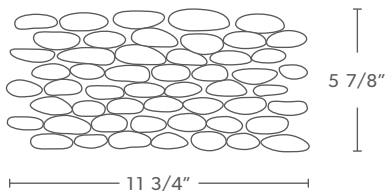

# Spindrift Marble - Pebble Tile

Pattern: Spindrift Marble (bs14)

Finish: Honed

Thickness: 1/4"

This product comes in mesh mounted sheets.  
All dimensions are nominal. One Sheet = .97 sq. ft.

Color	Code
Carrara	bs14carr
Nebula	bs14nebu
Tempest	bs14temp

## Stacked Pebble - Pebble Tile

Pattern: Stacked Pebble (v1)
Finish: Natural
Thickness: 1"

This product comes in mesh mounted sheets.  
All dimensions are nominal. One Sheet = .48 sq. ft.

Color	Code
Antique Timor White•	v1pw1•
French Tan•	v1pf1•
Medan Charcoal	v1pc1