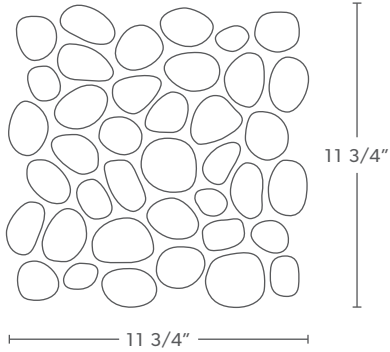

# Spindrift Marble - Pebble Tile

Pattern: Spindrift Marble (bs14)

Finish: Honed

Thickness: 1/4"

This product comes in mesh mounted sheets.  
All dimensions are nominal. One Sheet = .97 sq. ft.

Color	Code
Carrara	bs14carr
Nebula	bs14nebu
Tempest	bs14temp