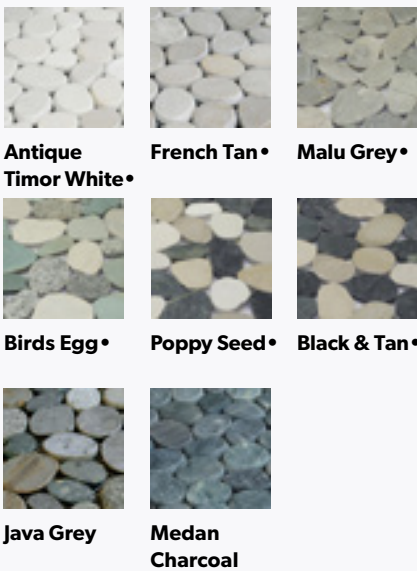

# Cobbles - Pebble Tile

Swirl Grey   Swirl Grey and Beige   Sterling Grey & Quartz   Motley Grey   Multi Grey & Quartz   Beige Marble   Beige & Tan Marble   Sterling Megamix   Tan Marble   Sterling Grey   Grey Marble

### Suggested Usage

Cobbles - Pebble Tile - Sterling Megamix

Level Pebble - Pebble Tile - Birds Egg

## Level Pebble - Pebble Tile

Antique Timor White

French Tan

Malu Grey

Birds Egg

Poppy Seed

Black & Tan

Java Grey

## Stacked Pebble - Pebble Tile

Pattern: Stacked Pebble (v1)
Finish: Natural
Thickness: 1"

This product comes in mesh mounted sheets.  
All dimensions are nominal. One Sheet = .48 sq. ft.

Color	Code
Antique Timor White•	v1pw1•
French Tan•	v1pf1•
Medan Charcoal	v1pc1