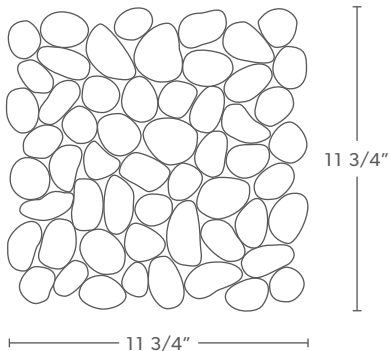

**Black & Tan**

**Java Grey**

**Alpine**

**Sumba Speckled**

**Medan Charcoal**

Pattern: Random (i3)  
 Finish: Natural  
 Thickness: 1/2"

This product comes in mesh mounted sheets.  
 All dimensions are nominal. One Sheet = .97 sq. ft.