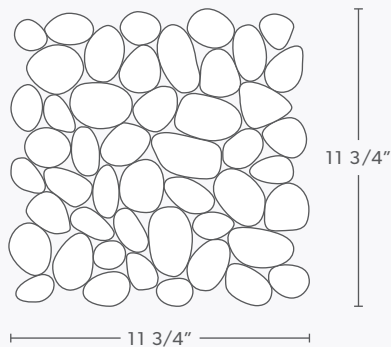

Pattern: Cobbles (rp3)  
 Finish: Tumbled  
 Thickness: 1/2"

This product comes in mesh mounted sheets.  
 All dimensions are nominal. One Sheet = .97 sq. ft.

Color	Code
Beige & Tan Marble	rp3mw
Beige Marble	rp3mb
Grey Marble	rp3ma
Motley Grey	rp3xo
Multi Grey & Quartz	rp3xj
Sterling Grey	rp3ml
Sterling Grey & Quartz	rp3xi
Sterling Megamix	rp3xl
Swirl Grey	rp3mm
Swirl Grey & Beige Marble	rp3xk
Tan Marble	rp3mx

Medan Charcoal

Pattern: Level Pebble (fp1)

Finish: Honed

Thickness: 1/2"

This product comes in mesh mounted sheets.  
All dimensions are nominal. One Sheet = .97 sq. ft.

Color	Code
Antique Timor White	fp1pm
Birds Egg	fp1pv
Black & Tan	fp1pa
French Tan	fp1pf
Java Grey	fp1pr
Malu Grey	fp1ph
Medan Charcoal	fp1pc
Poppy Seed	fp1py

## Stacked Pebble - Pebble Tile

Pattern: Stacked Pebble (v1)
Finish: Natural
Thickness: 1"

This product comes in mesh mounted sheets.  
All dimensions are nominal. One Sheet = .48 sq. ft.

Color	Code
Antique Timor White•	v1pw1•
French Tan•	v1pf1•
Medan Charcoal	v1pc1