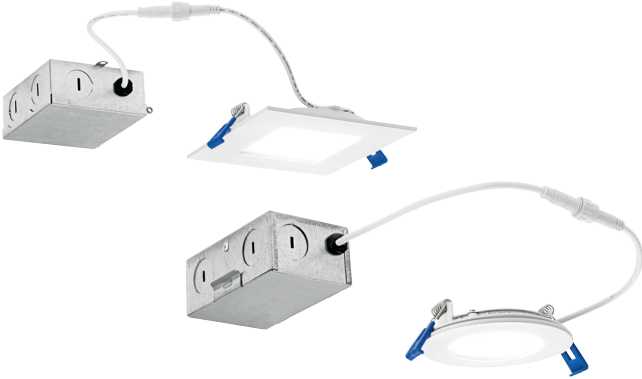

Direct-to-Ceiling LED Downlight – Slim

OVERVIEW

The Direct-to-Ceiling (DtC) Slim LED Downlight utilizes edge lit lighting to deliver low glare and uniform appearance for general room lighting. Equipped with a tethered driver to eliminate the need for a junction box, DtC Slim Downlights increase installation options by providing placement flexibility despite structural support. Simple snap-in installation improves job site efficiency. Ideal for residential use as well as light commercial use in breweries, restaurants and hotels. Available in round and square options.

PROJECT:	PRODUCT #:
TYPE:	DATE:
PREPARED BY:	AUTHORIZED BY*:
COMMENTS:	

FEATURES

- Edge Lit technology provides low glare and a uniform lit appearance.
- Simple snap-in installation is fast and easy.
- Slim light engine allows for freedom of installation even under a joist.
- Dimmable, see recommended dimmers at Kichler.com.
- 5-year warranty
- No junction box required, saving installers time and money.
- Available in two color temperatures (2700K & 3000K) to coordinate with the look and feel of the room.

SPECIFICATIONS

ELECTRICAL

Input Voltage	120Vac
Input Voltage Range	108Vac-132Vac
Input Frequency	60Hz
Power	See Data Table
Power Factor	>0.9
Surge	2.5kV ringwave
Connector	Push-in quick connects AC; Screwlock DC terminal

MECHANICAL

Dimensions	See Dimension Table
IP Rating	IP-54

MOUNTING

Direct to ceiling via spring clips

OPTICS

Edge Lit

WARRANTY

5 Year