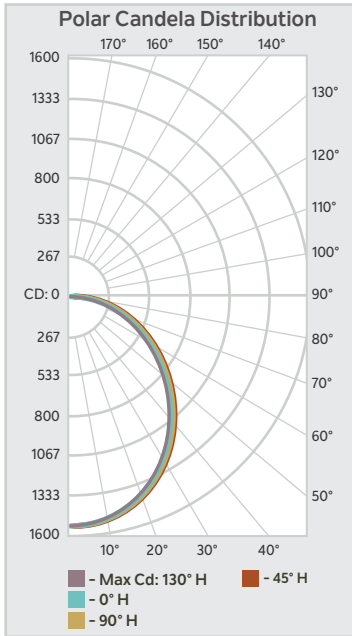

PHOTOMETRICS

Light Source	LED Edge Lit
Color Temperature(s)	2700K/3000K
Color Rendering Index (CRI)	>90, R9>50
Dimmable	Yes
Lumen Packages	See Data Table
Lumens Per Watt (LPW)	>55LPW

RATINGS & CERTIFICATIONS

ACCESSORIES

See Accessories

Direct-to-Ceiling LED Downlight – Slim

LUMEN Data Table – Slim

Shape	Size (Inches)	Watts	Lumens	
			2700K	3000K
Round	3	9W	500	
	4	12.5W	700	
	5	14W	810	
	6	14W	900	
Square	4	9W	500	
	6	12.5W	750	

Photometric Diagrams

DLSL03R2790WHT

	Illuminance at a Distance	
	Center Beam fc	Beam Width
1.3 ft	131 fc	3.5 ft 3.5 ft
2.7 ft	30.3 fc	7.3 ft 7.3 ft
4.0 ft	13.8 fc	10.8 ft 10.8 ft
5.3 ft	7.86 fc	14.2 ft 14.3 ft
6.7 ft	4.92 fc	18.0 ft 18.1 ft
8.0 ft	3.45 fc	21.5 ft 21.6 ft

To form a complete product number, combine:

Family + Type + Size + Shape + CCT + CRI + Finish = **DL SL 04 S 30 90 WHT**

Direct-to-Ceiling LED Downlight – Slim

Dimension Table

	Aperture (in/mm)	Ceiling Opening (in/mm)	Overlap Trim (in/mm)	Trim Height (in/mm)	Total Height (in/mm)
3" Round	2.44 / 62.00	3.63 / 92.2	0.85 / 21.50	0.098 / 2.50	0.76 / 19.40
4" Round	3.1 / 78.5	4.25 / 107.9	0.9 / 23.8	0.110 / 2.80	0.76 / 19.40
4" Square	2.5 / 64.0	4.25 / 107.9	1.2 / 30.5	0.098 / 2.50	0.77 / 19.50
5" Round	4.29 / 109.0	5.5 / 139.7	1 / 25.0	0.110 / 2.80	0.76 / 19.40
6" Round	5 / 127	6.25 / 158.8	1 / 25.0	0.110 / 2.80	0.76 / 19.40
6" Square	3.9 / 98.0	6.25 / 158.8	1.5 / 39.00	0.098 / 2.50	0.77 / 19.50