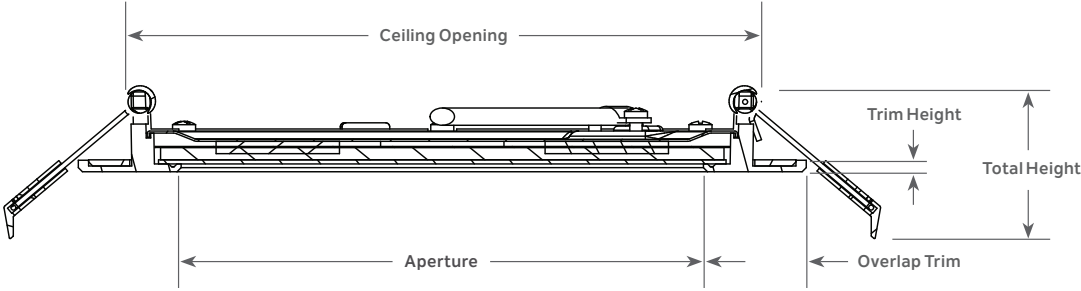

Photometric Diagrams

DLSL03R2790WHT

	Illuminance at a Distance	
	Center Beam fc	Beam Width
1.3 ft	131 fc	3.5 ft 3.5 ft
2.7 ft	30.3 fc	7.3 ft 7.3 ft
4.0 ft	13.8 fc	10.8 ft 10.8 ft
5.3 ft	7.86 fc	14.2 ft 14.3 ft
6.7 ft	4.92 fc	18.0 ft 18.1 ft
8.0 ft	3.45 fc	21.5 ft 21.6 ft

■ Vert. Spread: 106.7°
■ Horiz. Spread: 107.0°

DtC Slim Ordering Matrix

Family	Type	Size		Shape		CCT		CRI	Finish
DL Downlight	SL Slim	03	3 inch	R	Round	27	2700K	90 90 CRI	WHT Textured White
		04	4 inch	R	Round	27	2700K		
		05	5 inch	S	Square	30	3000K		
		06	6 inch	R	Round	27	2700K		
				S	Square	30	3000K		

To form a complete product number, combine:

Family + Type + Size + Shape + CCT + CRI + Finish = **DL SL 04 S 30 90 WHT**

Direct-to-Ceiling LED Downlight – Slim

Dimension Table

	Aperture (in/mm)	Ceiling Opening (in/mm)	Overlap Trim (in/mm)	Trim Height (in/mm)	Total Height (in/mm)
3" Round	2.44 / 62.00	3.63 / 92.2	0.85 / 21.50	0.098 / 2.50	0.76 / 19.40
4" Round	3.1 / 78.5	4.25 / 107.9	0.9 / 23.8	0.110 / 2.80	0.76 / 19.40
4" Square	2.5 / 64.0	4.25 / 107.9	1.2 / 30.5	0.098 / 2.50	0.77 / 19.50
5" Round	4.29 / 109.0	5.5 / 139.7	1 / 25.0	0.110 / 2.80	0.76 / 19.40
6" Round	5 / 127	6.25 / 158.8	1 / 25.0	0.110 / 2.80	0.76 / 19.40
6" Square	3.9 / 98.0	6.25 / 158.8	1.5 / 39.00	0.098 / 2.50	0.77 / 19.50

	Cord Length (total in/mm)	Box Dimensions LxWxH (in/mm)
3" Round	19.09 / 485	L 5.08 / 129.1, W 2.36 / 60, H 1.26 / 32.0
4" Round	19.88 / 505	L 3.54 / 90, W 3.47 / 88.70, H 1.21 / 30.75
4" Square	19.88 / 505	L 3.54 / 90, W 3.47 / 88.70, H 1.21 / 30.75
5" Round	19.88 / 505	L 3.54 / 90, W 3.47 / 88.70, H 1.21 / 30.75
6" Round	19.88 / 505	L 3.54 / 90, W 3.47 / 88.70, H 1.21 / 30.75
6" Square	19.88 / 505	L 3.54 / 90, W 3.47 / 88.70, H 1.21 / 30.75