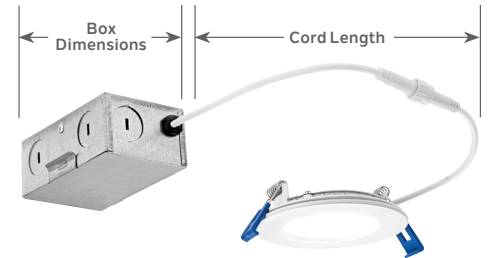

Direct-to-Ceiling LED Downlight – Slim

OVERVIEW

The Direct-to-Ceiling (DtC) Slim LED Downlight utilizes edge lit lighting to deliver low glare and uniform appearance for general room lighting. Equipped with a tethered driver to eliminate the need for a junction box, DtC Slim Downlights increase installation options by providing placement flexibility despite structural support. Simple snap-in installation improves job site efficiency. Ideal for residential use as well as light commercial use in breweries, restaurants and hotels. Available in round and square options.

To form a complete product number, combine:

Family + Type + Size + Shape + CCT + CRI + Finish = **DL SL 04 S 30 90 WHT**

Direct-to-Ceiling LED Downlight – Slim

Dimension Table

	Aperture (in/mm)	Ceiling Opening (in/mm)	Overlap Trim (in/mm)	Trim Height (in/mm)	Total Height (in/mm)
3" Round	2.44 / 62.00	3.63 / 92.2	0.85 / 21.50	0.098 / 2.50	0.76 / 19.40
4" Round	3.1 / 78.5	4.25 / 107.9	0.9 / 23.8	0.110 / 2.80	0.76 / 19.40
4" Square	2.5 / 64.0	4.25 / 107.9	1.2 / 30.5	0.098 / 2.50	0.77 / 19.50
5" Round	4.29 / 109.0	5.5 / 139.7	1 / 25.0	0.110 / 2.80	0.76 / 19.40
6" Round	5 / 127	6.25 / 158.8	1 / 25.0	0.110 / 2.80	0.76 / 19.40
6" Square	3.9 / 98.0	6.25 / 158.8	1.5 / 39.00	0.098 / 2.50	0.77 / 19.50

	Cord Length (total in/mm)	Box Dimensions LxWxH (in/mm)
3" Round	19.09 / 485	L 5.08 / 129.1, W 2.36 / 60, H 1.26 / 32.0
4" Round	19.88 / 505	L 3.54 / 90, W 3.47 / 88.70, H 1.21 / 30.75
4" Square	19.88 / 505	L 3.54 / 90, W 3.47 / 88.70, H 1.21 / 30.75
5" Round	19.88 / 505	L 3.54 / 90, W 3.47 / 88.70, H 1.21 / 30.75
6" Round	19.88 / 505	L 3.54 / 90, W 3.47 / 88.70, H 1.21 / 30.75
6" Square	19.88 / 505	L 3.54 / 90, W 3.47 / 88.70, H 1.21 / 30.75