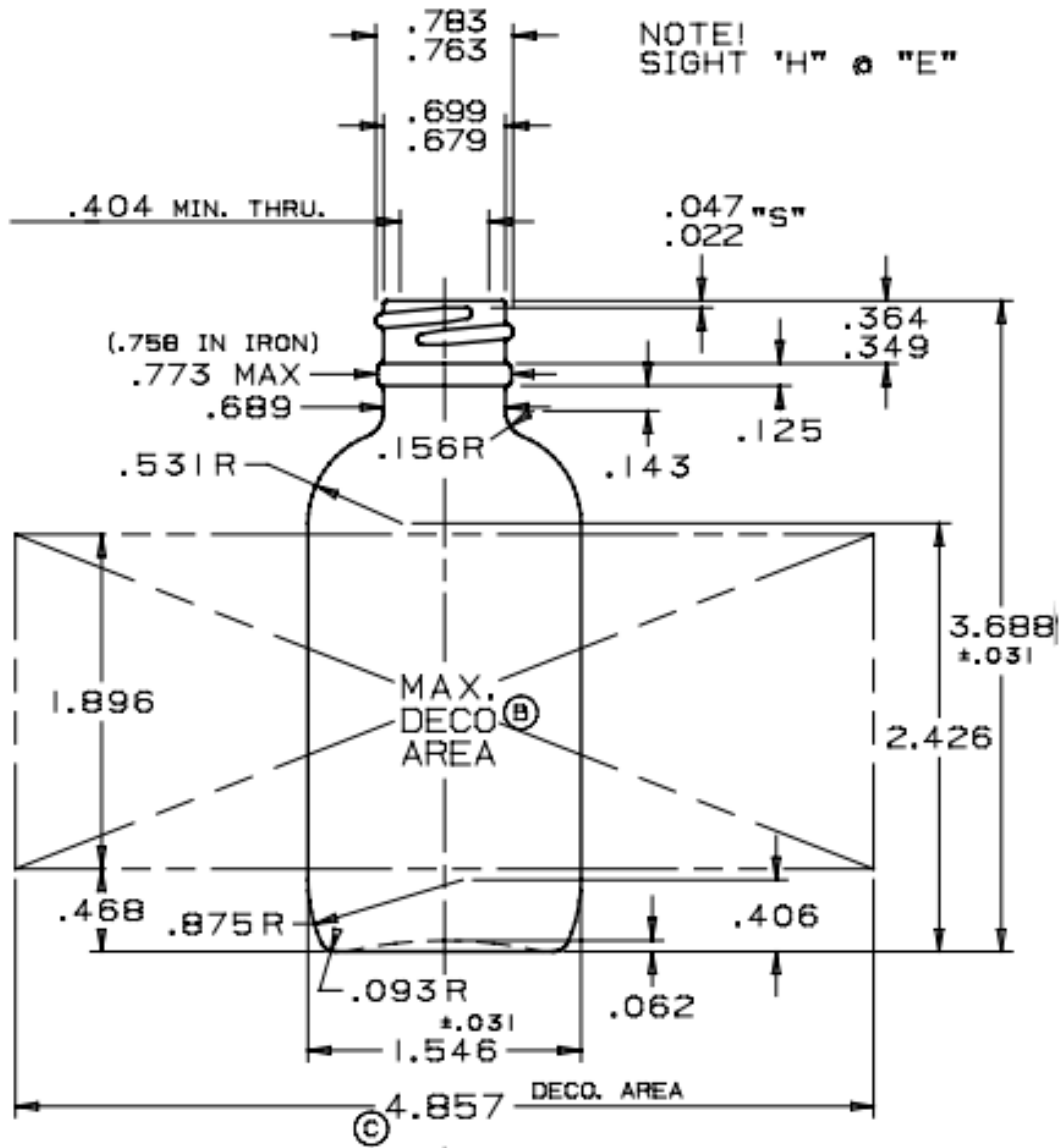

DEPRESSED THD & SEAMS

DISTRIBUTED BY:

REF NO.:

DWG30234

DESCRIPTION:

2 oz Glass Boston Round 20-400

DISCLAIMER

THIS INFORMATION IS PROVIDED AS A GENERAL GUIDE, INCLUDING DIMENSIONS. IT IS THE CUSTOMER'S RESPONSIBILITIES TO SELECT THE PROPER CONTAINER FOR PRODUCT AND APPLICATION COMPATIBILITY.