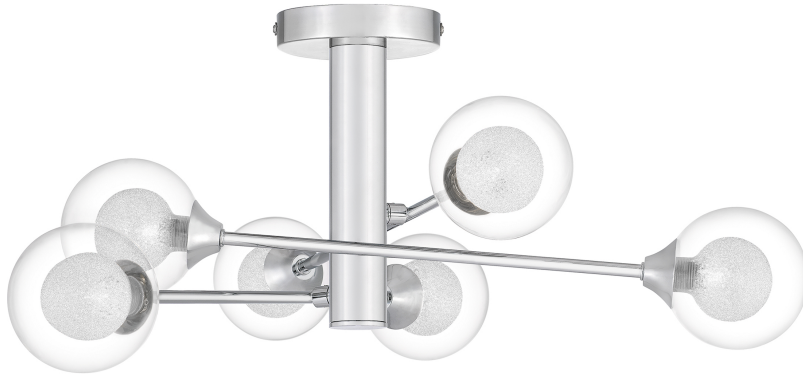

## PCSB1725C

Spellbound Semi-Flush Mount  
Polished Chrome

QUOIZEL  
LIGHTING

### DIMENSIONS

Dimensions: 25.50" W x 10.00" H x 25.50" D

Canopy Dimensions: 4.75"W x 1.00"D

Weight: 4.00 lbs

### DETAILS

Material: STEEL

Glass/Shade Description: Clear Glass with  
Crystal Sand Center - Glass - Frosted

### ELECTRICAL

Dimmable: Yes

Voltage: 120v

Wire Length: 0.5'