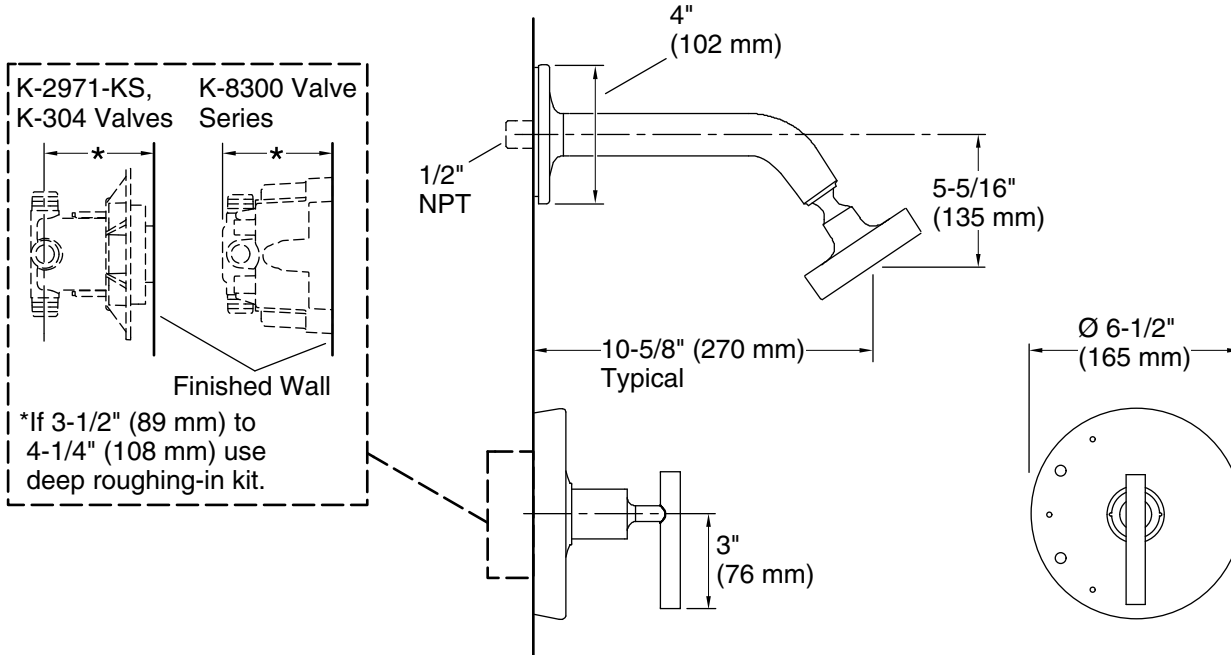

KOHLER® Faucets Rite-Temp® shower trim kit with lever handle, 2.5 gpm

Purist®

K-TS14422-4

Features

- THIS NEW K-TS14422-4 TRIM REPLACES THE EXISTING K-T14422-4 TRIM. THE NEW TRIM IS IDENTICAL AND INCLUDES TRIM ADAPTER KITS FOR BOTH RITE-TEMP K-304/K-2971 HIFLOW AND THE NEW K-8304 SERIES VALVE
- Pressure-balancing diaphragm technology maintains outlet temperature within +/-3°F during water pressure fluctuations
- Antiscald protection
- A single handle controls both on/off activation and temperature setting
- Includes faceplate with ADA-compliant metal lever handle
- Includes single-function 2.5 gpm (9.5 lpm) showerhead
- MasterClean™ sprayface features an easy-to-clean surface that withstands mineral buildup and maximizes spray performance
- Includes shower arm and flange
- Coordinates with Purist faucets, accessories, and showering components to complete your bathroom

8-27-2025 22:02 - US/CA

THE BOLD LOOK
OF **KOHLER®**

Technical Information

All product dimensions are nominal.

Spout:

Shower/Rainhead rated max flow: 2.5 gal/min (9.5 l/min)

Notes

Install the product according to the installation guide.