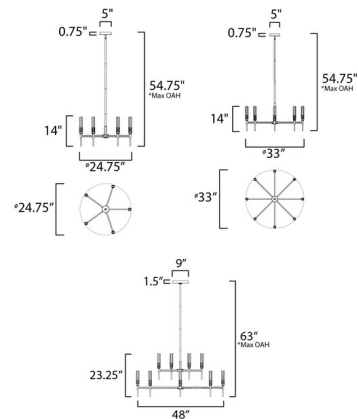

CLICK TO VIEW PRODUCT

Notes: