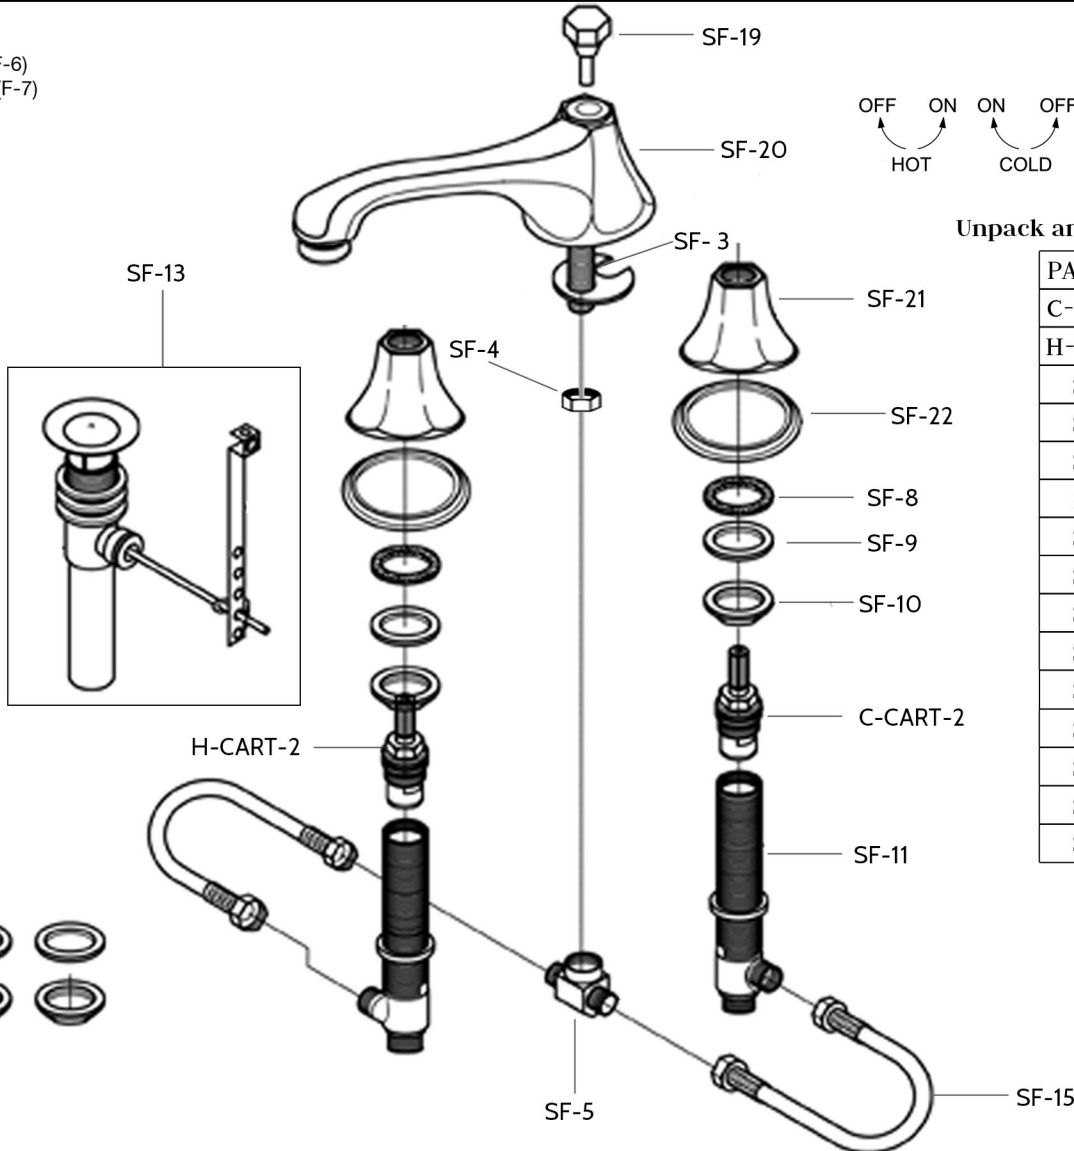

## Deco Widespread Bathroom Sink Faucet

Part No: RMB616MC, RMB616ML, RMB616PL

Unpack and check all the parts, and read the instructions.

PART NO.	DESCRIPTION	QTY
C-CART-2	COLD CARTRIDGE	1
H-CART-2	HOT CARTRIDGE	1
SF-3	BRASS SPOUT WASHER	1
SF-4	BRASS SPOUT NUT	1
SF-5	BRASS SPOUT TEE	1
SF-8	RUBBER WASHER	4
SF-9	BRASS WASHER	2
SF-10	BRASS NUT	4
SF-11	CARTRIDGE HOUSING	2
SF-13	DRAIN ASSEMBLY	1
SF-15	HOSE	2
SF-19	LIFT ROD	1
SF-20	SPOUT	1
SF-21	DECO ESCUTCHEON	2
SF-22	PLASTIC WASHER	2