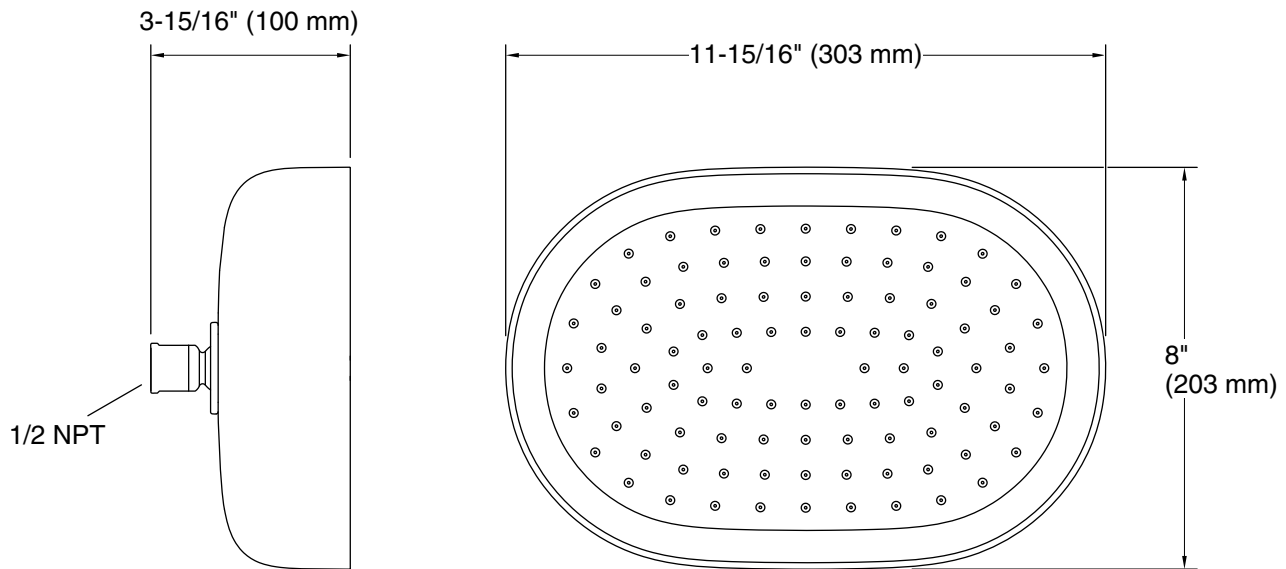

Technical Information

All product dimensions are nominal.

Spout:

Shower/Rainhead rated max flow: 2.5 gal/min (9.5 l/min)

Notes

Install this product according to the installation instructions.