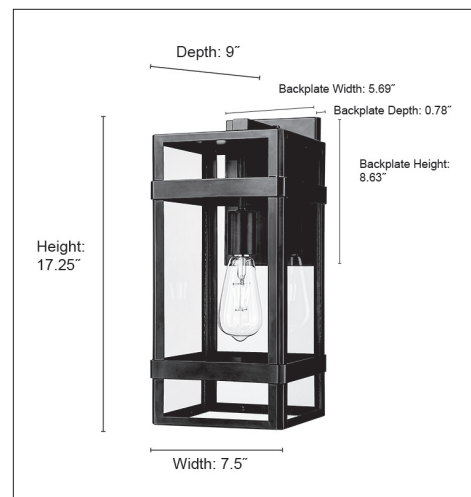

10711

ONE LIGHT OUTDOOR WALL MOUNT

FINISH

PBK - Powder Coated Black

DIMENSIONS

Width 7.5"
Height 17.25"
Depth 9"
Backplate Width 5.69"
Backplate Height 8.63"
Backplate Depth 0.79"
Weight 9.34 lbs

MATERIAL

Steel

GLASS

Glass Clear

LAMPING

Bulbs 1-Medium
Bulb Base Medium (E26)
Watts per Bulb 60W
Voltage 120V
Total Wattage 60W
Bulbs Included No

CERTIFICATION

ETL Listed Wet Location

ITEM NUMBER

SKU's 10711 PBK

10711 PBK

Millennium Lighting
105 Declaration Drive
McDonough, GA 30253
www.millenniumlighting.com