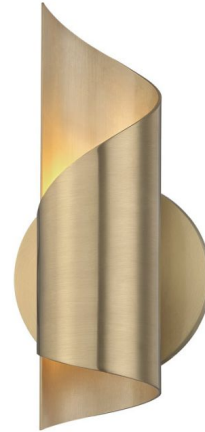

Lightology

lightology.com
866-954-4489
05-22-26

Project: _____

Company: _____

Location: _____ Fixture Type: _____

SPEC #: **MTZ579445**

Approved On: _____ Approved By: _____

Evie Wall Light By Mitzi

Description

The Evie Wall Light features a simple, curved shade which conceals the light source. Available in Old Bronze, Polished Nickel, or Aged Brass. Suitable for damp locations. CE and cUL listed. ADA compliant.

Shown in aged brass

Specifications

COLOR N/A
BODY FINISH Aged Brass
WATTAGE 4W
DIMMER Low Voltage Electronic
DIMENSIONS 4.75"W x 10"H x 3.75"D
BULB NOT INCLUDED 1 x JCD/G9/4W/120V LED
COUNTRY OF ORIGIN China