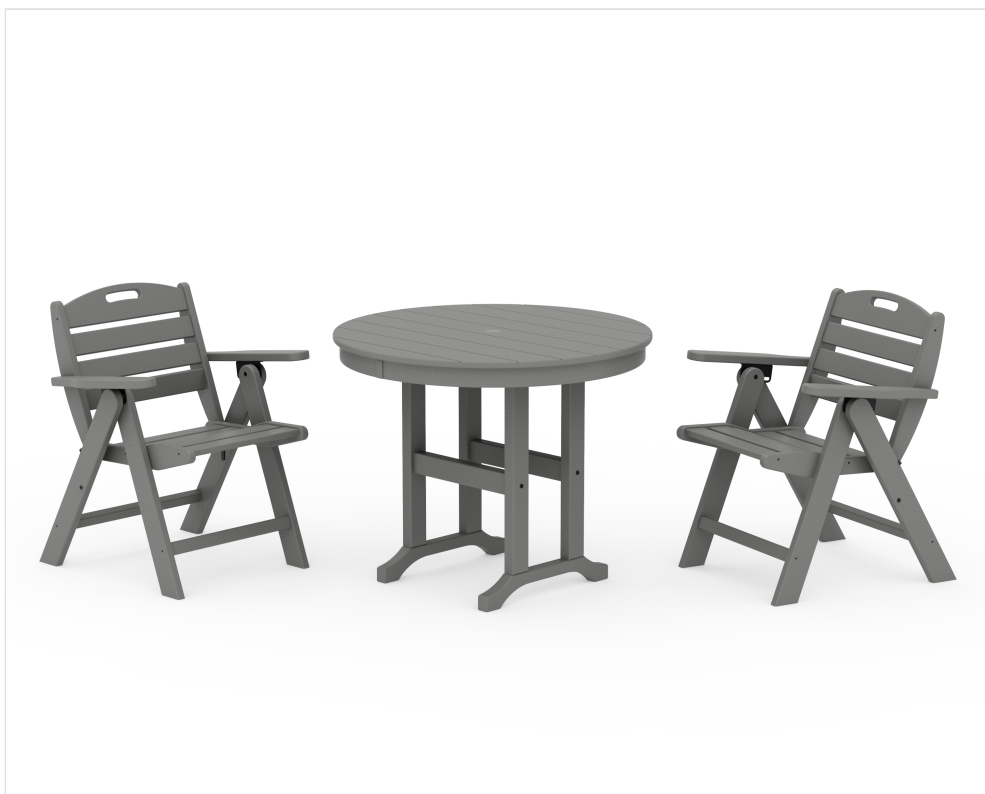

# POLYWOOD®

Sustainable Outdoor Furniture

CLIMATETUFF™  
MATERIALS

COLORSTAY™  
TECHNOLOGY

MADE IN  
THE USA

CONSCIOUSLY  
CRAFTED

## Nautical Folding Lowback Chair 3-Piece Round Dining Set

BRAND | POLYWOOD®

COLLECTION | Nautical

SKU | PWS1340-1

### SET WEIGHT + DIMENSIONS

|  |                             |
|--|-----------------------------|
| Overall Set Weight   | 107.0 lbs                   |
| Recommended Minimum Space<br>(Based on pictured configuration) | 84.0" W x 33.0" H x 36.0" D |

### INDIVIDUAL ITEM DIMENSIONS

| Qty | NAME                             | SKU   | DIMENSIONS (W x H x D)  |
|-----|----------------------------------|-------|-------------------------|
| 2   | Nautical Folding Lowback Chair   | NCL32 | 25.5" x 32.25" x 23.5"  |
| 1   | 36" Round Farmhouse Dining Table | RT236 | 35.13" x 29.0" x 35.13" |