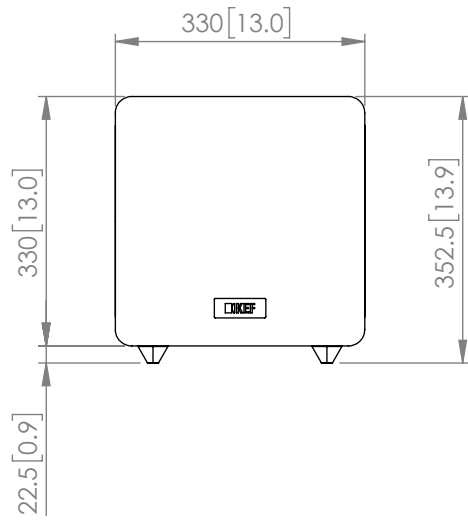

FRONT

SIDE

BACK

BOTTOM

KC92
SUBWOOFER

UNIT: MM [INCH]