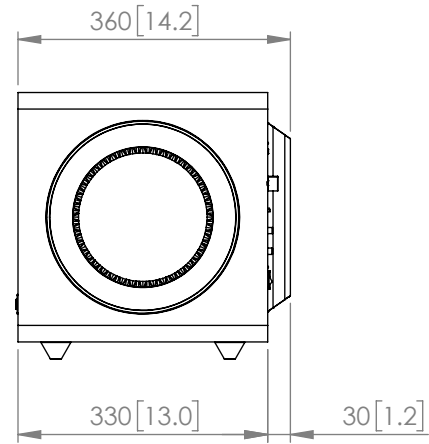

FRONT

SIDE

BACK

BOTTOM

KC92
SUBWOOFER

UNIT: MM [INCH]