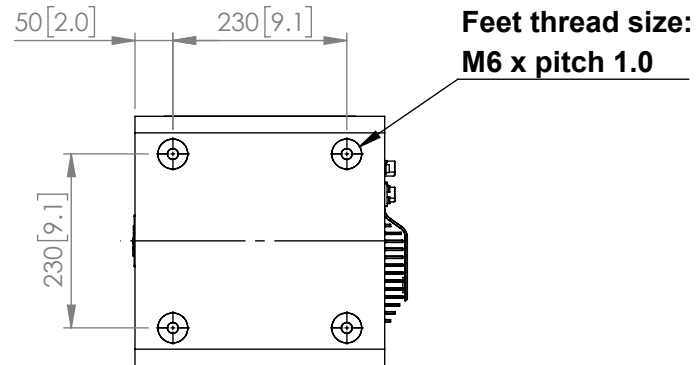

FRONT

SIDE

BACK

BOTTOM

KC92
SUBWOOFER

UNIT: MM [INCH]