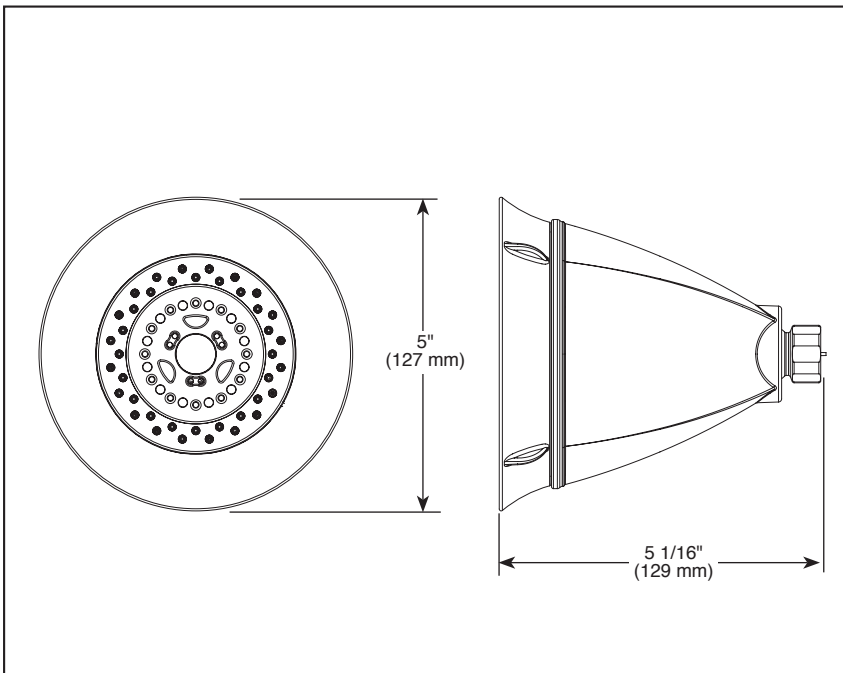

BRIZO®

MULTI-FUNCTION SHOWER HEAD

- Vesi® Bath Collection
- 3-Spray Setting Shower Head

FEATURES:

- Touch-Clean® Spray Holes

STANDARD SPECIFICATIONS:

- Max flow rate 1.75 gpm @ 80 psi, 6.6 L/min @ 550 kPa (For RP42431▲ only)
- Max flow rate 2.5 gpm @ 80 psi, 9.5 L/min @ 550 kPa (For RP42431▲-2.5 only)
- Shower head has 1/2"-14 NPSM female connection
- Wrench flats for tightening
- Shower head ball nut pivots and rotates
- Finished sprayface matches shell finish
- 3 Spray setting include: Full Body Spray, Massage Spray & Soft Drench Spray

WARRANTY

- Parts and Finish - Lifetime limited warranty; or for commercial purchasers, 10 years for multi-family residential (apartments and condominiums) and 5 years for all other commercial uses, in each case from the date the product is received by the original purchaser or their authorized representative (installation contractor, etc.).
- Please go to www.brizo.com for the complete details of our limited warranty.

COMPLIES WITH:

- ASME A112.18.1 / CSA B125.1
- EPA WaterSense® - Applies to RP42431▲ only

▲ Designate Proper Finish Suffix