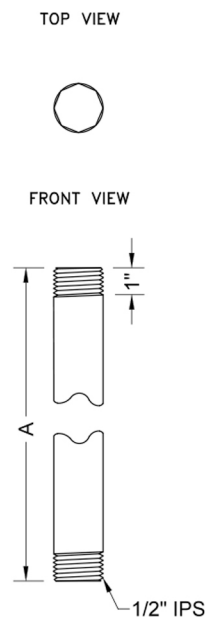

1/2" IPS x 24" Brass Vertical Drop Ceiling Nipple

Model #: 801-12.24-

FEATURES:

- Can be used as a Brass Nipple for supply valves or Brass vertical drop ceiling nipple shower arm
- 1/2" Male x 24" Male IPS
- 1/2" escutcheons sold separately
- All custom lengths available. Contact JACLO for pricing & availability
- See 16303-12 - 1/2" coupling to join and extend for longer size nipples

SPECIFICATION DRAWING:

1/2" BRASS VERTICAL DROP CEILING NIPPLES		
PART. #	DESCRIPTION	A
801-12.4	1/2" IPS X 4"	4"
801-12.6	1/2" IPS X 6"	6"
801-12.12	1/2" IPS X 12"	12"
801-12.18	1/2" IPS X 18"	18"
801-12.24	1/2" IPS X 24"	24"
801-12.30	1/2" IPS X 30"	30"
801-12.36	1/2" IPS X 36"	36"
801-12.42	1/2" IPS X 42"	42"
801-12.48	1/2" IPS X 48"	48"
801-12.60	1/2" IPS X 60"	60"
801-12.72	1/2" IPS X 72"	72"