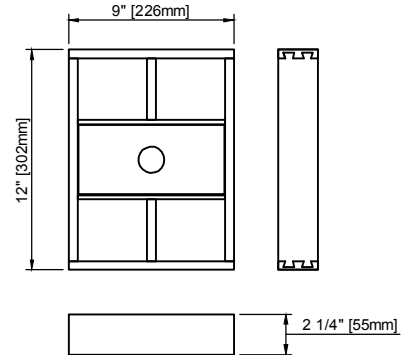

JAMES MARTIN

VANITIES

Malibu 48" Vanity

505-V48-AMB

FREEPOWER COMPATIBLE

Top sold separately

Features and Materials

Solids: Poplar
Veneers: Birch
Panels: Plywood
Installation Type: Floor Standing
Number of Basins: One, with Optional 3cm Top
Vanity Top : Not Included - Optional 3cm Tops Available with Sinks
Wooden Backsplash
Bamboo Drawer Organizer
Number of Drawers: Five
Number of Tip Outs: One
Assembly Type: Installation of Optional 3cm Top
Drawer Box Material and Construction: Plywood/English Dovetail Joinery
Hardware Material and Finish: Zinc Alloy in Matte Black
Fits Drain Hole Size: 1 3/4"
Full Extension, Soft Close Glides
Aluminum Laminate Drawer Liners
Adjustable Levelers

Dimension

Width: 48"
Depth: 23 -1/2"
Height: 34-7/8"
Rough-In Height: 21"

Visit website for warranty and installation information
www.jamesmartinvanities.com

JAMES MARTIN

VANITIES

Malibu 48" Vanity

505-V48-AMB

Organizer

Top View

Backsplash - not to scale

Front View

Knob

All dimensions are nominal
Diagrams are of cabinet only-James Martin Optional Countertops and sinks are not shown

Visit website for warranty and installation information
www.jamesmartinvanities.com

JAMES MARTIN VANITIES

Malibu 48" Vanity
505-V48-AMB

Side View

Back View

All dimensions are nominal
Diagrams are of cabinet only-James Martin Optional Countertops and sinks are not shown

Visit website for warranty and installation information
www.jamesmartinvanities.com