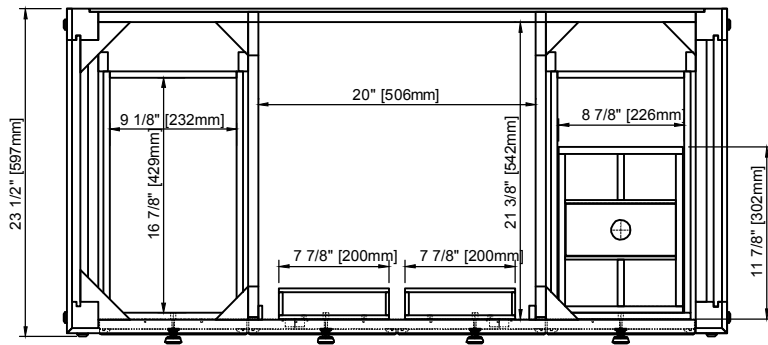

JAMES MARTIN

VANITIES

Malibu 48" Vanity

505-V48-AMB

FREEPOWER COMPATIBLE

Top sold separately

Features and Materials

Solids: Poplar
Veneers: Birch
Panels: Plywood
Installation Type: Floor Standing
Number of Basins: One, with Optional 3cm Top
Vanity Top : Not Included - Optional 3cm Tops Available with Sinks
Wooden Backsplash
Bamboo Drawer Organizer
Number of Drawers: Five
Number of Tip Outs: One
Assembly Type: Installation of Optional 3cm Top
Drawer Box Material and Construction: Plywood/English Dovetail Joinery
Hardware Material and Finish: Zinc Alloy in Matte Black
Fits Drain Hole Size: 1 3/4"
Full Extension, Soft Close Glides
Aluminum Laminate Drawer Liners
Adjustable Levelers

Dimension

Width: 48"
Depth: 23 -1/2"
Height: 34-7/8"
Rough-In Height: 21"

Visit website for warranty and installation information
www.jamesmartinvanities.com

JAMES MARTIN

VANITIES

Malibu 48" Vanity

505-V48-AMB

Organizer

Top View

Backsplash - not to scale

Front View

Knob

All dimensions are nominal
Diagrams are of cabinet only-James Martin Optional Countertops and sinks are not shown

Visit website for warranty and installation information
www.jamesmartinvanities.com

JAMES MARTIN VANITIES

Malibu 48" Vanity
505-V48-AMB

Side View

Back View

All dimensions are nominal
Diagrams are of cabinet only-James Martin Optional Countertops and sinks are not shown

Visit website for warranty and installation information
www.jamesmartinvanities.com