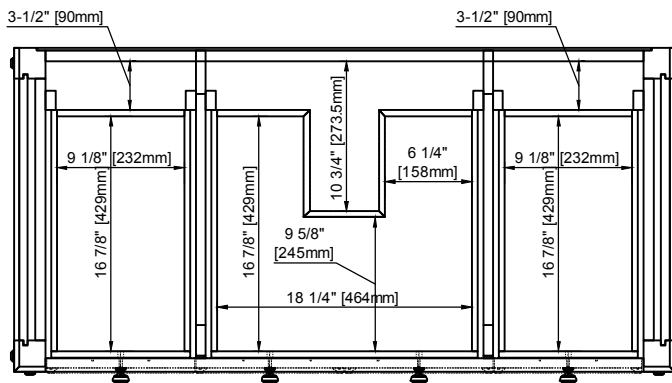

JAMES MARTIN

VANITIES

Malibu 48" Vanity

505-V48-AMB

FREEPOWER COMPATIBLE

Top sold separately

Features and Materials

Solids: Poplar
Veneers: Birch
Panels: Plywood
Installation Type: Floor Standing
Number of Basins: One, with Optional 3cm Top
Vanity Top : Not Included - Optional 3cm Tops Available with Sinks
Wooden Backsplash
Bamboo Drawer Organizer
Number of Drawers: Five
Number of Tip Outs: One
Assembly Type: Installation of Optional 3cm Top
Drawer Box Material and Construction: Plywood/English Dovetail Joinery
Hardware Material and Finish: Zinc Alloy in Matte Black
Fits Drain Hole Size: 1 3/4"
Full Extension, Soft Close Glides
Aluminum Laminate Drawer Liners
Adjustable Levelers

Dimension

Width: 48"
Depth: 23 -1/2"
Height: 34-7/8"
Rough-In Height: 21"

Visit website for warranty and installation information
www.jamesmartinvanities.com

JAMES MARTIN

VANITIES

Malibu 48" Vanity

505-V48-AMB

Organizer

Top View

Backsplash - not to scale

Front View

Knob

All dimensions are nominal
Diagrams are of cabinet only-James Martin Optional Countertops and sinks are not shown

Visit website for warranty and installation information
www.jamesmartinvanities.com

JAMES MARTIN VANITIES

Malibu 48" Vanity
505-V48-AMB

Side View

Back View

All dimensions are nominal
Diagrams are of cabinet only-James Martin Optional Countertops and sinks are not shown

Visit website for warranty and installation information
www.jamesmartinvanities.com