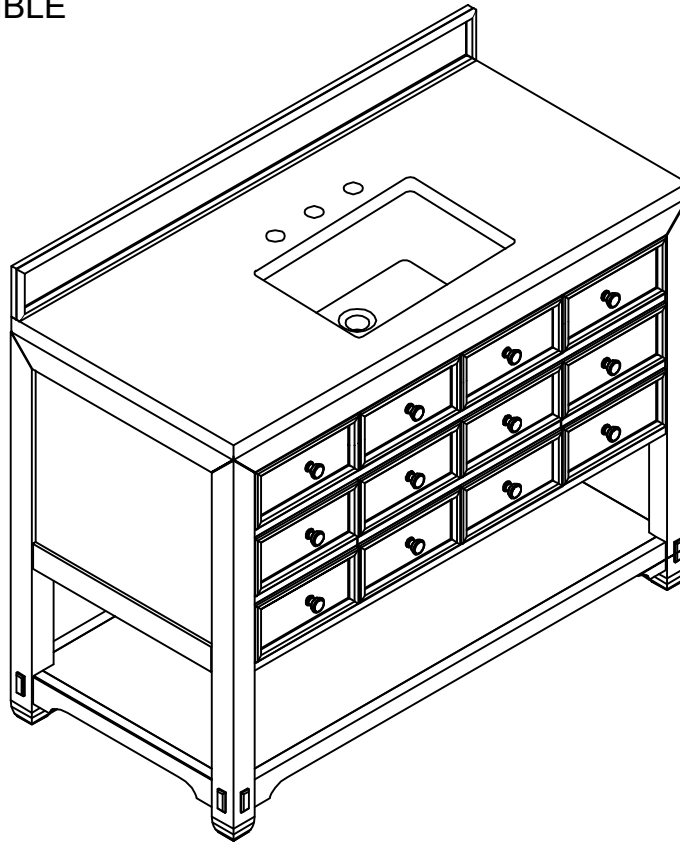

JAMES MARTIN

VANITIES

Malibu 48" Vanity

505-V48-AMB

FREEPOWER COMPATIBLE

Top sold separately

Features and Materials

Solids: Poplar
Veneers: Birch
Panels: Plywood
Installation Type: Floor Standing
Number of Basins: One, with Optional 3cm Top
Vanity Top : Not Included - Optional 3cm Tops Available with Sinks
Wooden Backsplash
Bamboo Drawer Organizer
Number of Drawers: Five
Number of Tip Outs: One
Assembly Type: Installation of Optional 3cm Top
Drawer Box Material and Construction: Plywood/English Dovetail Joinery
Hardware Material and Finish: Zinc Alloy in Matte Black
Fits Drain Hole Size: 1 3/4"
Full Extension, Soft Close Glides
Aluminum Laminate Drawer Liners
Adjustable Levelers

Dimension

Width: 48"
Depth: 23 -1/2"
Height: 34-7/8"
Rough-In Height: 21"

Visit website for warranty and installation information
www.jamesmartinvanities.com

JAMES MARTIN

VANITIES

Malibu 48" Vanity

505-V48-AMB

Organizer

Top View

Backsplash - not to scale

Front View

Knob

All dimensions are nominal
Diagrams are of cabinet only-James Martin Optional Countertops and sinks are not shown

Visit website for warranty and installation information
www.jamesmartinvanities.com