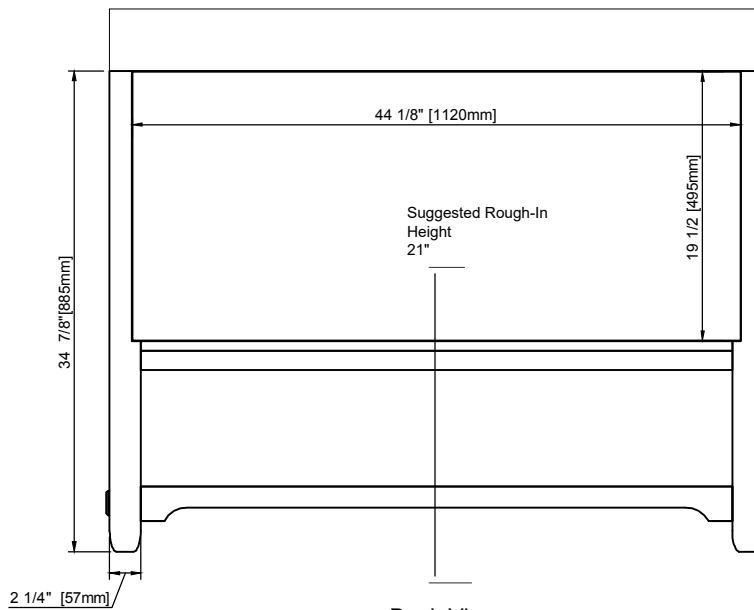

JAMES MARTIN

VANITIES

Malibu 48" Vanity

505-V48-AMB

FREEPOWER COMPATIBLE

Top sold separately

Features and Materials

Solids: Poplar
Veneers: Birch
Panels: Plywood
Installation Type: Floor Standing
Number of Basins: One, with Optional 3cm Top
Vanity Top : Not Included - Optional 3cm Tops Available with Sinks
Wooden Backsplash
Bamboo Drawer Organizer
Number of Drawers: Five
Number of Tip Outs: One
Assembly Type: Installation of Optional 3cm Top
Drawer Box Material and Construction: Plywood/English Dovetail Joinery
Hardware Material and Finish: Zinc Alloy in Matte Black
Fits Drain Hole Size: 1 3/4"
Full Extension, Soft Close Glides
Aluminum Laminate Drawer Liners
Adjustable Levelers

Dimension

Width: 48"
Depth: 23 -1/2"
Height: 34-7/8"
Rough-In Height: 21"

Visit website for warranty and installation information
www.jamesmartinvanities.com

JAMES MARTIN

VANITIES

Malibu 48" Vanity

505-V48-AMB

Organizer

Top View

Backsplash - not to scale

Front View

Knob

All dimensions are nominal
Diagrams are of cabinet only-James Martin Optional Countertops and sinks are not shown

Visit website for warranty and installation information
www.jamesmartinvanities.com

JAMES MARTIN VANITIES

Malibu 48" Vanity
505-V48-AMB

Side View

Back View

All dimensions are nominal
Diagrams are of cabinet only-James Martin Optional Countertops and sinks are not shown

Visit website for warranty and installation information
www.jamesmartinvanities.com