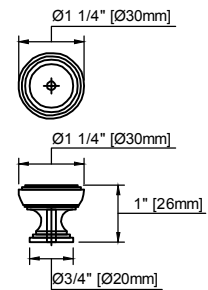

JAMES MARTIN

VANITIES

Malibu 48" Vanity

505-V48-AMB

FREEPOWER COMPATIBLE

Top sold separately

Features and Materials

Solids: Poplar
Veneers: Birch
Panels: Plywood
Installation Type: Floor Standing
Number of Basins: One, with Optional 3cm Top
Vanity Top : Not Included - Optional 3cm Tops Available with Sinks
Wooden Backsplash
Bamboo Drawer Organizer
Number of Drawers: Five
Number of Tip Outs: One
Assembly Type: Installation of Optional 3cm Top
Drawer Box Material and Construction: Plywood/English Dovetail Joinery
Hardware Material and Finish: Zinc Alloy in Matte Black
Fits Drain Hole Size: 1 3/4"
Full Extension, Soft Close Glides
Aluminum Laminate Drawer Liners
Adjustable Levelers

Dimension

Width: 48"
Depth: 23 -1/2"
Height: 34-7/8"
Rough-In Height: 21"

Visit website for warranty and installation information
www.jamesmartinvanities.com

JAMES MARTIN

VANITIES

Malibu 48" Vanity

505-V48-AMB

Organizer

Top View

Backsplash - not to scale

Front View

Knob

All dimensions are nominal
Diagrams are of cabinet only-James Martin Optional Countertops and sinks are not shown

Visit website for warranty and installation information
www.jamesmartinvanities.com

JAMES MARTIN VANITIES

Malibu 48" Vanity
505-V48-AMB

Side View

Back View

All dimensions are nominal
Diagrams are of cabinet only-James Martin Optional Countertops and sinks are not shown

Visit website for warranty and installation information
www.jamesmartinvanities.com