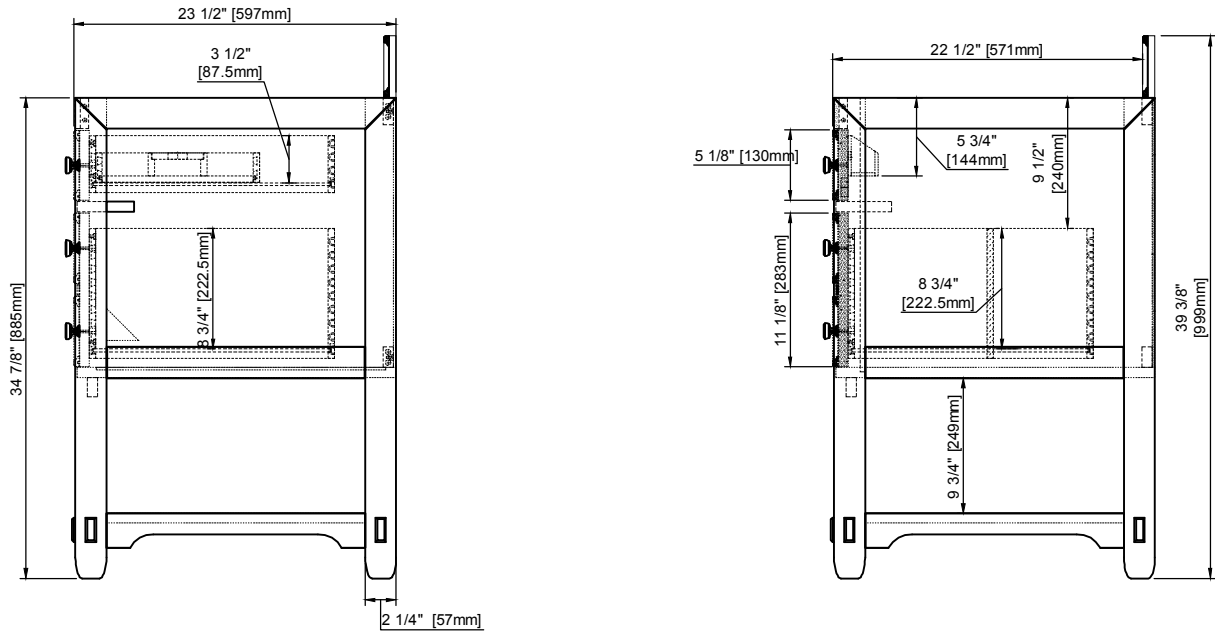

JAMES MARTIN

VANITIES

Malibu 48" Vanity

505-V48-AMB

FREEPOWER COMPATIBLE

Top sold separately

Features and Materials

Solids: Poplar
Veneers: Birch
Panels: Plywood
Installation Type: Floor Standing
Number of Basins: One, with Optional 3cm Top
Vanity Top : Not Included - Optional 3cm Tops Available with Sinks
Wooden Backsplash
Bamboo Drawer Organizer
Number of Drawers: Five
Number of Tip Outs: One
Assembly Type: Installation of Optional 3cm Top
Drawer Box Material and Construction: Plywood/English Dovetail Joinery
Hardware Material and Finish: Zinc Alloy in Matte Black
Fits Drain Hole Size: 1 3/4"
Full Extension, Soft Close Glides
Aluminum Laminate Drawer Liners
Adjustable Levelers

Dimension

Width: 48"
Depth: 23 -1/2"
Height: 34-7/8"
Rough-In Height: 21"

Visit website for warranty and installation information
www.jamesmartinvanities.com

JAMES MARTIN

VANITIES

Malibu 48" Vanity

505-V48-AMB

Organizer

Top View

Backsplash - not to scale

Front View

Knob

All dimensions are nominal
Diagrams are of cabinet only-James Martin Optional Countertops and sinks are not shown

Visit website for warranty and installation information
www.jamesmartinvanities.com

JAMES MARTIN VANITIES

Malibu 48" Vanity
505-V48-AMB

Side View

Back View

All dimensions are nominal
Diagrams are of cabinet only-James Martin Optional Countertops and sinks are not shown

Visit website for warranty and installation information
www.jamesmartinvanities.com