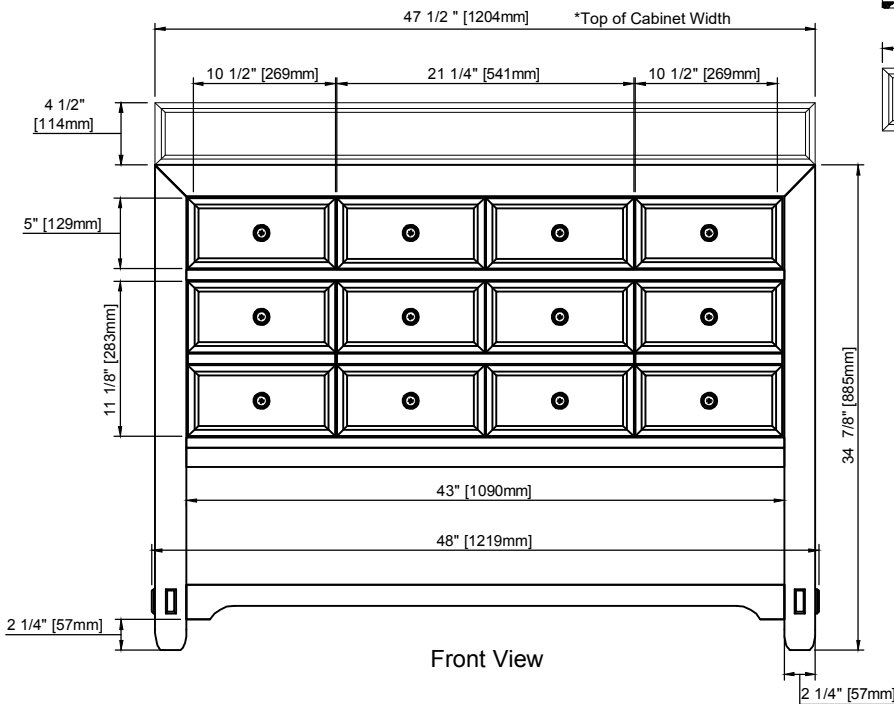

JAMES MARTIN

VANITIES

Malibu 48" Vanity

505-V48-AMB

FREEPOWER COMPATIBLE

Top sold separately

Features and Materials

Solids: Poplar
Veneers: Birch
Panels: Plywood
Installation Type: Floor Standing
Number of Basins: One, with Optional 3cm Top
Vanity Top : Not Included - Optional 3cm Tops Available with Sinks
Wooden Backsplash
Bamboo Drawer Organizer
Number of Drawers: Five
Number of Tip Outs: One
Assembly Type: Installation of Optional 3cm Top
Drawer Box Material and Construction: Plywood/English Dovetail Joinery
Hardware Material and Finish: Zinc Alloy in Matte Black
Fits Drain Hole Size: 1 3/4"
Full Extension, Soft Close Glides
Aluminum Laminate Drawer Liners
Adjustable Levelers

Dimension

Width: 48"
Depth: 23 -1/2"
Height: 34-7/8"
Rough-In Height: 21"

Visit website for warranty and installation information
www.jamesmartinvanities.com

JAMES MARTIN

VANITIES

Malibu 48" Vanity

505-V48-AMB

Organizer

Top View

Backsplash - not to scale

Front View

Knob

All dimensions are nominal
Diagrams are of cabinet only-James Martin Optional Countertops and sinks are not shown

Visit website for warranty and installation information
www.jamesmartinvanities.com

JAMES MARTIN VANITIES

Malibu 48" Vanity
505-V48-AMB

Side View

Back View

All dimensions are nominal
Diagrams are of cabinet only-James Martin Optional Countertops and sinks are not shown

Visit website for warranty and installation information
www.jamesmartinvanities.com