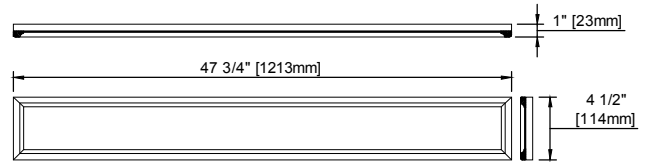

JAMES MARTIN

VANITIES

Malibu 48" Vanity

505-V48-AMB

FREEPOWER COMPATIBLE

Top sold separately

Features and Materials

Solids: Poplar
Veneers: Birch
Panels: Plywood
Installation Type: Floor Standing
Number of Basins: One, with Optional 3cm Top
Vanity Top : Not Included - Optional 3cm Tops Available with Sinks
Wooden Backsplash
Bamboo Drawer Organizer
Number of Drawers: Five
Number of Tip Outs: One
Assembly Type: Installation of Optional 3cm Top
Drawer Box Material and Construction: Plywood/English Dovetail Joinery
Hardware Material and Finish: Zinc Alloy in Matte Black
Fits Drain Hole Size: 1 3/4"
Full Extension, Soft Close Glides
Aluminum Laminate Drawer Liners
Adjustable Levelers

Dimension

Width: 48"
Depth: 23 -1/2"
Height: 34-7/8"
Rough-In Height: 21"

Visit website for warranty and installation information
www.jamesmartinvanities.com

JAMES MARTIN

VANITIES

Malibu 48" Vanity

505-V48-AMB

Organizer

Top View

Backsplash - not to scale

Front View

Knob

All dimensions are nominal
Diagrams are of cabinet only-James Martin Optional Countertops and sinks are not shown

Visit website for warranty and installation information
www.jamesmartinvanities.com

JAMES MARTIN VANITIES

Malibu 48" Vanity
505-V48-AMB

Side View

Back View

All dimensions are nominal
Diagrams are of cabinet only-James Martin Optional Countertops and sinks are not shown

Visit website for warranty and installation information
www.jamesmartinvanities.com