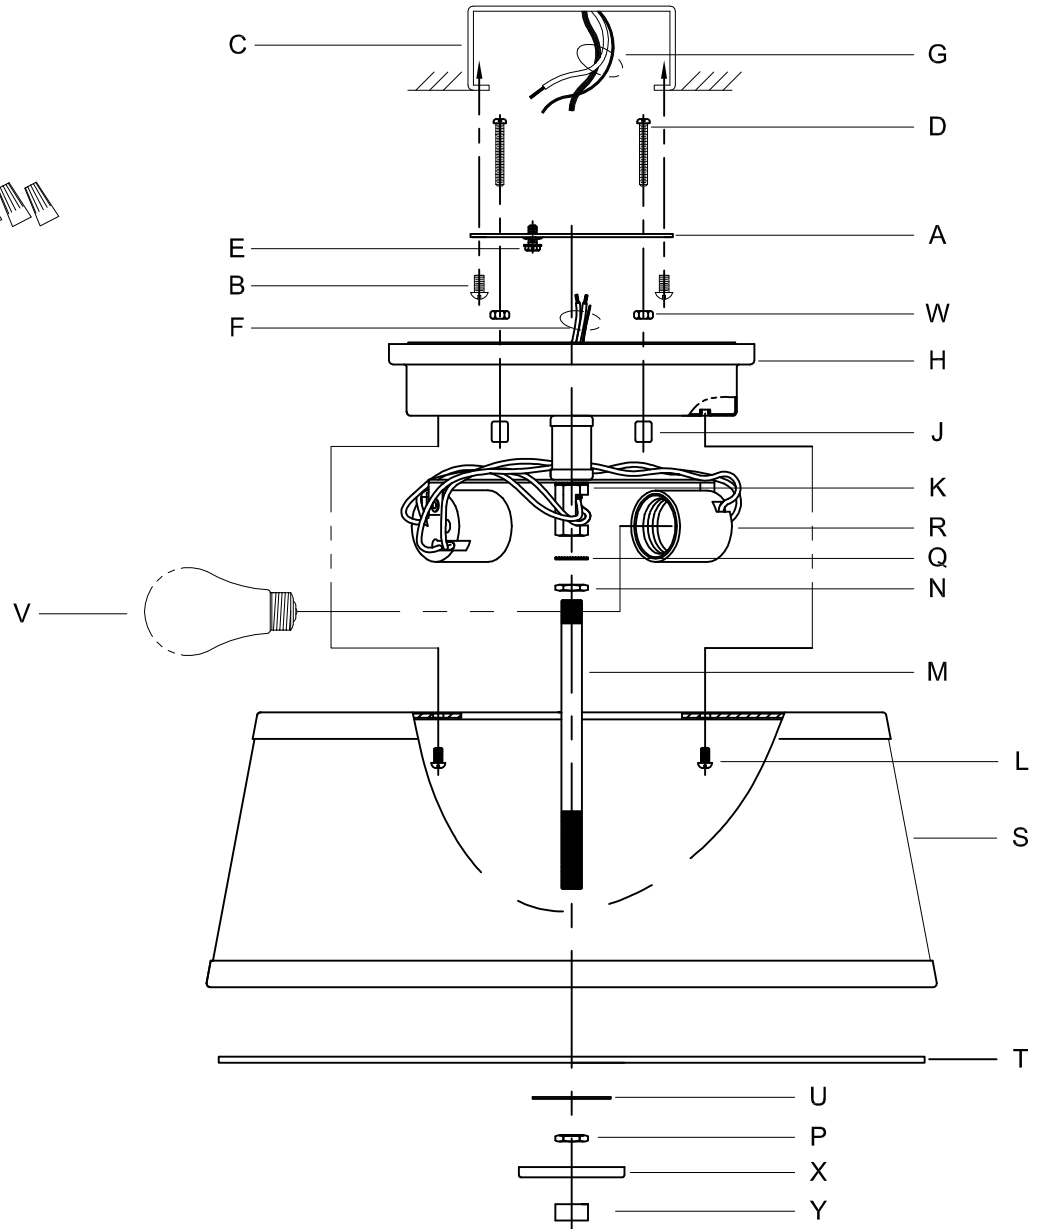

Assembly & Installation Instructions

CAUTION: Read instructions carefully and turn electricity off at main circuit breaker panel before beginning installation.

3739

WARNING - If any Special Control Devices are used with this Fixture, Follow the Instructions Carefully to assure full compliance with N.E.C. requirements. If there are any questions, contact a Qualified Electrical Contractor.

ASSEMBLY STEPS:

PASOS PARA ENSAMBLAR:

MODE D'ASSEMBLAGE:

1. D,E → A
2. W → D
3. B,A → C
4. F → G 
5. J,H → D
6. V → R
7. Q,,N,M → K
8. L,S → H
9. T,U,P → M
10. X,Y → M

B, C, G & V
(NOT FURNISHED)
(NO INCLUIDA)
(NON FOURNIE)