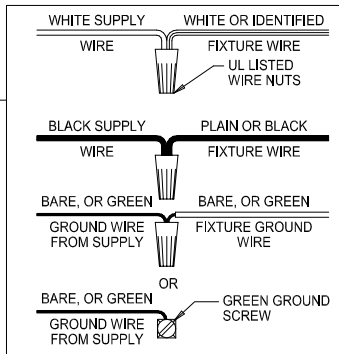

Assembly & Installation Instructions

CAUTION: Read instructions carefully and turn electricity off at main circuit breaker panel before beginning installation.

3739

WARNING - If any Special Control Devices are used with this Fixture, Follow the Instructions Carefully to assure full compliance with N.E.C. requirements. If there are any questions, contact a Qualified Electrical Contractor.

CAUTION - All glass is fragile, use care when handling Glass component(s) and or Lamp(s).

WARNING - This product contains chemicals known to the State of California to cause cancer, birth defects and /or other reproductive harm. Thoroughly wash hands after installing, handling, cleaning, or otherwise touching this product.

ASSEMBLY STEPS:

PASOS PARA ENSAMBLAR:

MODE D'ASSEMBLAGE:

1. D,E → A
2. W → D
3. B,A → C
4. F → G 
5. J,H → D
6. V → R
7. Q,,N,M → K
8. L,S → H
9. T,U,P → M
10. X,Y → M

B, C, G & V
(NOT FURNISHED)
(NO INCLUIDA)
(NON FOURNIE)