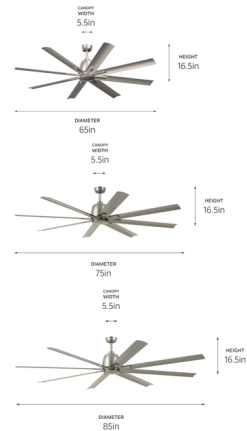

Description

The Breda Ceiling Fan incorporates soft lines into its design, offering a clean, tranquil aesthetic that works well in a range of indoor or outdoor settings. Its quiet, energy-efficient DC motor delivers powerful airflow to create a comfortable, refreshing environment. A handheld remote control with wall cradle is included and enables motor on/off, 6 speeds, and forward/reverse. Optional accessories are sold separately.

Shown in satin black / satin black

Specifications

BLADE COLOR	Satin Black
BODY FINISH	Satin Black
WATTAGE	N/A
DIMMER	N/A
DIMENSIONS	75"W x 16.5"H
BULB	N/A
COUNTRY OF ORIGIN	China

CLICK TO VIEW PRODUCT

Notes: