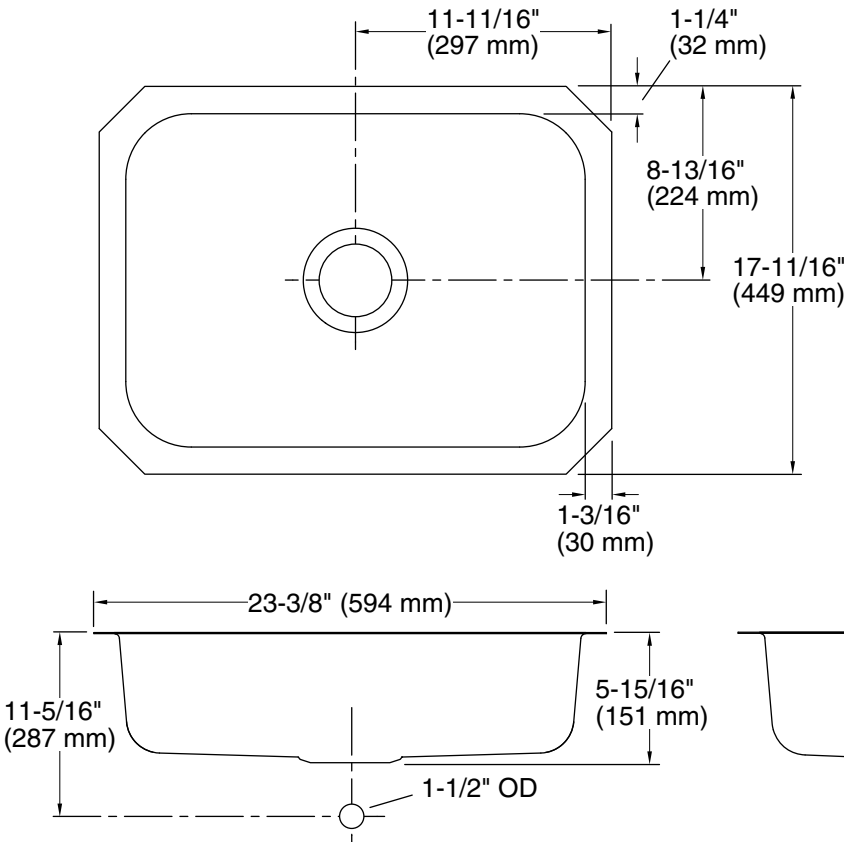

**McAllister®**  
23-1/2" undermount single-bowl kitchen sink  
**24738**

**Features**

- No faucet holes; requires wall- or counter-mount faucet
- 5-15/16" depth
- 3-3/4" (94 mm) drain opening
- Stainless steel with luster finish

Mounting bracket assembly provides a secure installation.

**Technical Information**

All product dimensions are nominal.

- Basin configuration: Single Bowl
- Bowl area (Only):
  - Length: 21" (533 mm)
  - Width: 15-1/4" (387 mm)
  - Bowl depth: 5-5/8" (143 mm)
  - Water depth: 5-5/8" (143 mm)
- Drain hole: 3-3/4" (95 mm)
- Template: 1315840-7, required, included