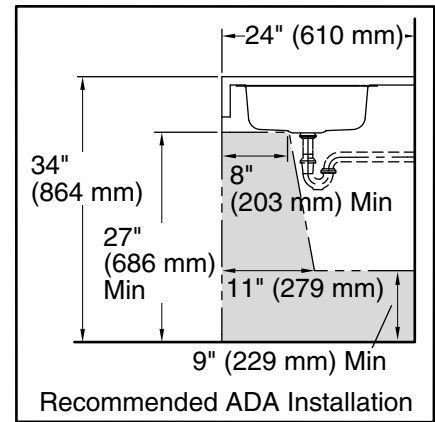

Mounting bracket assembly provides a secure installation.

**Technical Information**

All product dimensions are nominal.

- Basin configuration: Single Bowl
- Bowl area (Only):
  - Length: 21" (533 mm)
  - Width: 15-1/4" (387 mm)
  - Bowl depth: 5-5/8" (143 mm)
  - Water depth: 5-5/8" (143 mm)
- Drain hole: 3-3/4" (95 mm)
- Template: 1315840-7, required, included