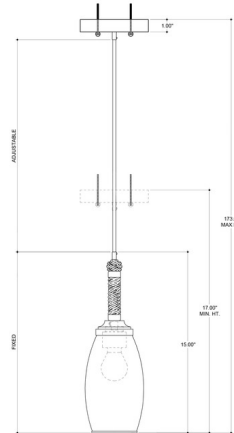

### Specifications

COLOR . . . . . Clear  
BODY FINISH . . . . . French Black  
WATTAGE . . . . . 60W  
DIMMER . . . . . Standard 120V  
DIMENSIONS . . . . . 5"W x 15"H  
BULB NOT INCLUDED . . . . . 1 x A19/Medium (E26)/60W/120V Incandescent  
OTHER BULB OPTIONS . . . . . 1 x A19/Medium (E26)/120V LED  
COUNTRY OF ORIGIN . . . . . Philippines

### Technical Information

PRODUCT DIMENSIONS . . . . . Adjustable Height: 17" to 173"

Shown in french black / clear

CLICK TO VIEW PRODUCT

Notes: