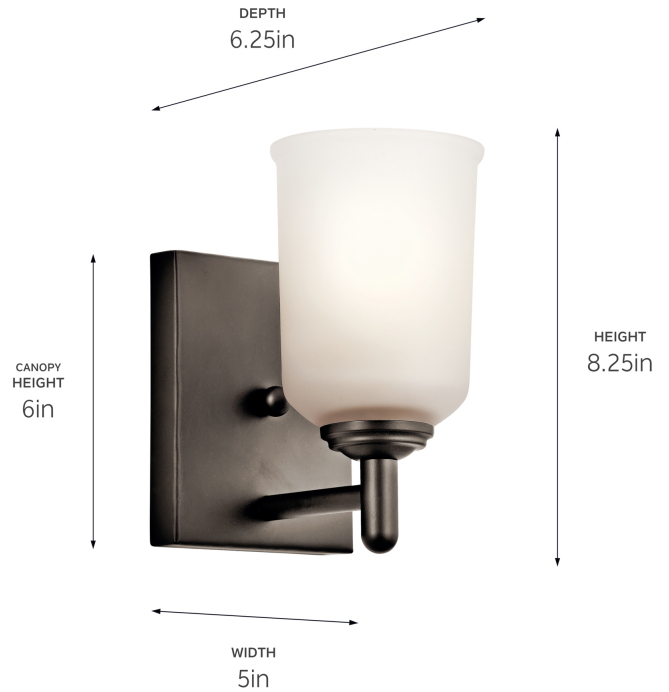

SPECIFICATIONS

Certifications/Qualifications

ADA Compliant	No
Prop65	No
DarkSky Approved	No
Location Rating	Damp
	kichler.com/warranty

Dimensions

Height	8.25"
Width	5"
Height From Center Of Wall Opening (Spec Sheet)	5"
Depth	6.25"
Weight	2.55 LBS
Canopy Height	6"
Canopy Width	5"
Canopy Depth	0.75"

Electrical

Input Voltage	120 V

Light Source

Light Source	Bulb
Lamp Included	Not Included
# Of Bulbs/LED Modules	1
Max Or Nominal Watt	100 W
Lamp Type	A19
Socket Type	E26 (Medium)
Dimmable	Yes
Dimmable Notes	Dimmable when used with dimmer switch (sold separately); when using LED bulbs, see bulb manufacturer dimming specifications.

Mounting/Installation

Interior/Exterior	Interior Product
Mounting Style	WALL MOUNT
Mounting Weight	1.01 LBS
Install Glass Up Or Down	Both
Modular	No
Lead Wire Length	6

FIXTURE ATTRIBUTES

Housing/Glass

Primary Material	Steel
Shade Included	No
Shade Dimensions	4.50 DIA X 6.00

Product/Ordering Information

SKU	45572OZ
Finish	Olde Bronze
UPC	783927443913

Finishes

- Black
- Black
- Brushed Nickel
- Brushed Nickel
- Chrome
- Chrome

ALSO IN THIS FAMILY

43670NBRCLR