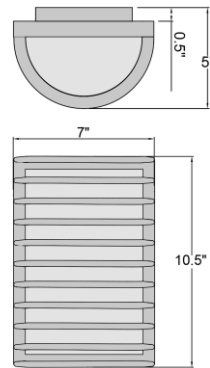

Stock Code: **20010MG-BL/RFR**

Collection: Bermuda

PRODUCT INFORMATION

Base: 20010 Parent: 20010MG
Mounting Type: Wall UPC: 641594206470
Finish: Black
Diffuser: Ribbed Frosted

PRODUCT MEASUREMENTS

FIXTURE**	BACKPLATE / CANOPY**
Length:	Length 4.75"
Width: 7"	Width: 4.75"
Diameter	Diameter:
Height: 10.5"	Height: 0.5"
Extension: 5"	
Overall Height:	

Location: _____

Type: _____

Quantity: _____

Notes: _____

LINE DRAWING

IES FILE

In addition to Access Lighting's purchase and warranty terms and conditions, by signing below or placing an order, you agree that you are authorized to bind the entity placing any order and acknowledge the following: All of sizes and measurements are approximate and all images are for illustrative purposes only. In the event of an inconsistency, the "Product Measurements" section controls. There also may be slight differences in the colors and designs compared to the displayed and printed images.