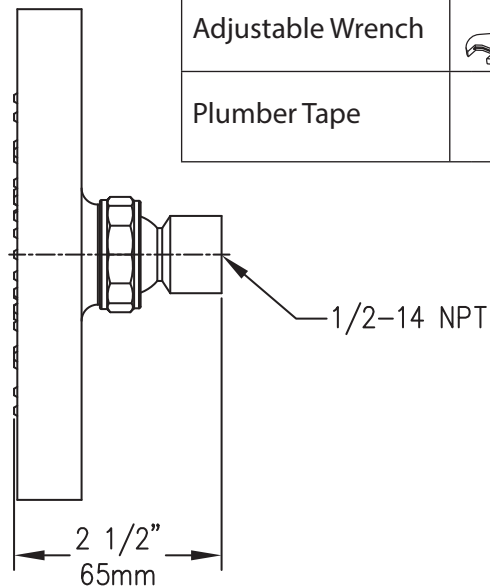

532SH Showerhead Installation Instructions

Feature Highlights

- 6 inch rain showerhead
- Single mode
- Standard flow rate, 2.0 gpm (7.6 L/min)
Optional lower flow rate restrictor available
- Polished chrome finish (standard)

SKU Builder

Series	Finish	Flow Rate	Final SKU
532SH	-STN	-1.5	532SH-STN-1.5

Dimensions Museo Showerhead, 532SH

Recommended Tools

Adjustable Wrench

Plumber Tape

Note: Dimensions subject to change without notice.