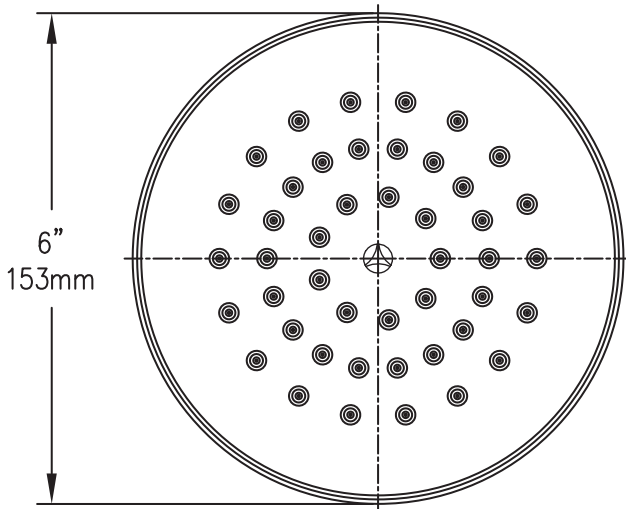

532SH Showerhead Installation Instructions

Feature Highlights

- 6 inch rain showerhead
- Single mode
- Standard flow rate, 2.0 gpm (7.6 L/min)
Optional lower flow rate restrictor available
- Polished chrome finish (standard)

Model Numbers

- 532SH**
Showerhead

Compliance

- WaterSense 1.5 gpm & 2.0 gpm
- ASME A112.18.1/CSA B125.1

Options/Modifications

- BLK** Polished Graphite Finish
- STN** Satin Nickel Finish
- 1.5** 1.5 (5.7 L/min) Flow Rate Restrictor
- 1.75** 1.75 (6.6 L/min) Flow Rate Restrictor

SKU Builder

Series	Finish	Flow Rate	Final SKU
532SH	-STN	-1.5	532SH-STN-1.5

Dimensions Museo Showerhead, 532SH

Recommended Tools

Adjustable Wrench

Plumber Tape

Note: Dimensions subject to change without notice.