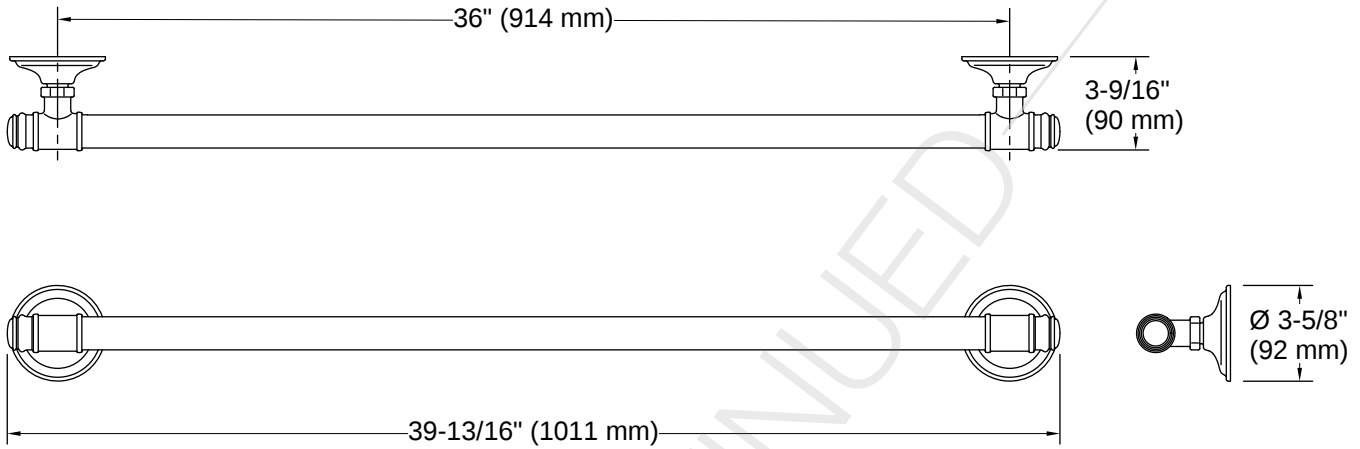

Installation Notes

Install this product according to the installation instructions.

Measure your actual product for roughing-in details.

WARNING: Risk of personal injury. The wall plates on the grab bar must be mounted to a brace between the wall studs. This will ensure that the weight of the user is adequately supported.