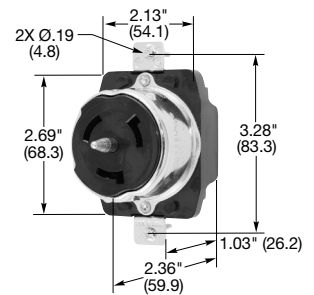

50 Amp, 125/250, 3Ø 250 Volts and 3Ø 480 Volts AC

IP20
SUITABILITY

50A
125/250V AC
UL/CSA

50A
3Ø 250V AC
UL/CSA

50A
3Ø 480V AC
UL/CSA

Plugs

Description	Cord Dia.	Catalog Number		
Nylon cover, thermoplastic polyester interior.	.830"-1.250" (21.08-31.75)	CS6365C	CS8365C	CS8165C

Note: See page B-60 for accessories.

CS6365C

Flanged Inlets

Description	Catalog Number		
Zinc plated steel casing, thermoset interior.	CS6375	CS8375	CS8175
Zinc plated steel casing, thermoset interior with lift cover.	CS6375M2	-	-
Gray Valox® housing and flange.	HBL6375S*	-	-

Note: *Type 3R, (Not shown).

CS6375

IP20
SUITABILITY

50A
125/250V AC
UL/CSA

50A
3Ø 250V AC
UL/CSA

50A
3Ø 480V AC
UL/CSA

Connector Bodies

Description	Cord Dia.	Catalog Number		
Nylon cover, thermoplastic polyester interior.	.830"-1.250" (21.08-31.75)	CS6364C	CS8364C	CS8164C
Insulgrip® Connector with conduit adapter. Capable of accepting metallic or non-metallic conduit fittings.	½" NPT Size	-	CS8364CA05	-
	¾" NPT Size	-	CS8364CA34	-
	1" NPT Size	-	CS8364CA10	-

Note: See page B-60 for accessories.

CS6375M2

Receptacles

Description	Catalog Number		
Black phenolic.	CS6369	CS8369	CS8169

Note: See page B-60 for accessories.

CS6364C

CS8364CA05

CS8364CA05
(Rear View)