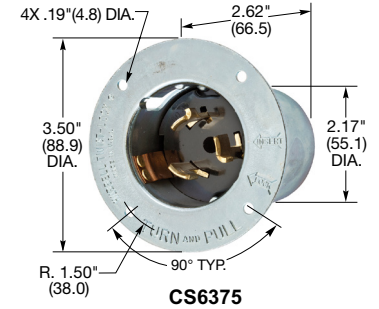

50 Amp, 125/250, 3Ø 250 Volts and 3Ø 480 Volts AC

IP20
SUITABILITY

50A
125/250V AC
UL/CSA

50A
3Ø 250V AC
UL/CSA

50A
3Ø 480V AC
UL/CSA

Plugs

Description	Cord Dia.	Catalog Number		
Nylon cover, thermoplastic polyester interior.	.830"-1.250" (21.08-31.75)	CS6365C	CS8365C	CS8165C

Note: See page B-60 for accessories.

CS6365C

Flanged Inlets

Description	Catalog Number		
Zinc plated steel casing, thermoset interior.	CS6375	CS8375	CS8175
Zinc plated steel casing, thermoset interior with lift cover.	CS6375M2	-	-
Gray Valox® housing and flange.	HBL6375S*	-	-

Note: *Type 3R, (Not shown).

CS6375

IP20
SUITABILITY

50A
125/250V AC
UL/CSA

50A
3Ø 250V AC
UL/CSA

50A
3Ø 480V AC
UL/CSA

Connector Bodies

Description	Cord Dia.	Catalog Number		
Nylon cover, thermoplastic polyester interior.	.830"-1.250" (21.08-31.75)	CS6364C	CS8364C	CS8164C
Insulgrip® Connector with conduit adapter. Capable of accepting metallic or non-metallic conduit fittings.	½" NPT Size	-	CS8364CA05	-
	¾" NPT Size	-	CS8364CA34	-
	1" NPT Size	-	CS8364CA10	-

Note: See page B-60 for accessories.

CS6375M2

Receptacles

Description	Catalog Number		
Black phenolic.	CS6369	CS8369	CS8169

Note: See page B-60 for accessories.

CS6364C

CS8364CA05

CS8364CA05
(Rear View)