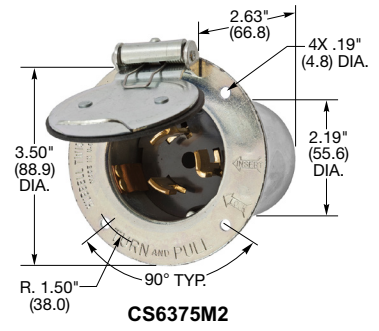

50 Amp, 125/250, 3Ø 250 Volts and 3Ø 480 Volts AC

IP20
SUITABILITY

50A
125/250V AC
UL/CSA

50A
3Ø 250V AC
UL/CSA

50A
3Ø 480V AC
UL/CSA

Plugs

Description	Cord Dia.	Catalog Number		
Nylon cover, thermoplastic polyester interior.	.830"-1.250" (21.08-31.75)	CS6365C	CS8365C	CS8165C

Note: See page B-60 for accessories.

CS6365C

Flanged Inlets

Description	Catalog Number		
Zinc plated steel casing, thermoset interior.	CS6375	CS8375	CS8175
Zinc plated steel casing, thermoset interior with lift cover.	CS6375M2	-	-
Gray Valox® housing and flange.	HBL6375S*	-	-

Note: *Type 3R, (Not shown).

CS6375

IP20
SUITABILITY

50A
125/250V AC
UL/CSA

50A
3Ø 250V AC
UL/CSA

50A
3Ø 480V AC
UL/CSA

Connector Bodies

Description	Cord Dia.	Catalog Number		
Nylon cover, thermoplastic polyester interior.	.830"-1.250" (21.08-31.75)	CS6364C	CS8364C	CS8164C
Insulgrip® Connector with conduit adapter. Capable of accepting metallic or non-metallic conduit fittings.	½" NPT Size	-	CS8364CA05	-
	¾" NPT Size	-	CS8364CA34	-
	1" NPT Size	-	CS8364CA10	-

Note: See page B-60 for accessories.

CS6375M2

Receptacles

Description	Catalog Number		
Black phenolic.	CS6369	CS8369	CS8169

Note: See page B-60 for accessories.

CS6364C

CS8364CA05

CS8364CA05
(Rear View)