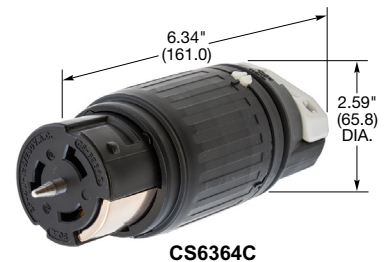

50 Amp, 125/250, 3Ø 250 Volts and 3Ø 480 Volts AC

IP20
SUITABILITY

50A
125/250V AC
UL/CSA

50A
3Ø 250V AC
UL/CSA

50A
3Ø 480V AC
UL/CSA

Plugs

Description	Cord Dia.	Catalog Number		
Nylon cover, thermoplastic polyester interior.	.830"-1.250" (21.08-31.75)	CS6365C	CS8365C	CS8165C

Note: See page B-60 for accessories.

CS6365C

Flanged Inlets

Description	Catalog Number		
Zinc plated steel casing, thermoset interior.	CS6375	CS8375	CS8175
Zinc plated steel casing, thermoset interior with lift cover.	CS6375M2	-	-
Gray Valox® housing and flange.	HBL6375S*	-	-

Note: *Type 3R, (Not shown).

CS6375

IP20
SUITABILITY

50A
125/250V AC
UL/CSA

50A
3Ø 250V AC
UL/CSA

50A
3Ø 480V AC
UL/CSA

Connector Bodies

Description	Cord Dia.	Catalog Number		
Nylon cover, thermoplastic polyester interior.	.830"-1.250" (21.08-31.75)	CS6364C	CS8364C	CS8164C
Insulgrip® Connector with conduit adapter. Capable of accepting metallic or non-metallic conduit fittings.	½" NPT Size	-	CS8364CA05	-
	¾" NPT Size	-	CS8364CA34	-
	1" NPT Size	-	CS8364CA10	-

Note: See page B-60 for accessories.

CS6375M2

Receptacles

Description	Catalog Number		
Black phenolic.	CS6369	CS8369	CS8169

Note: See page B-60 for accessories.

CS6364C

CS8364CA05

CS8364CA05
(Rear View)