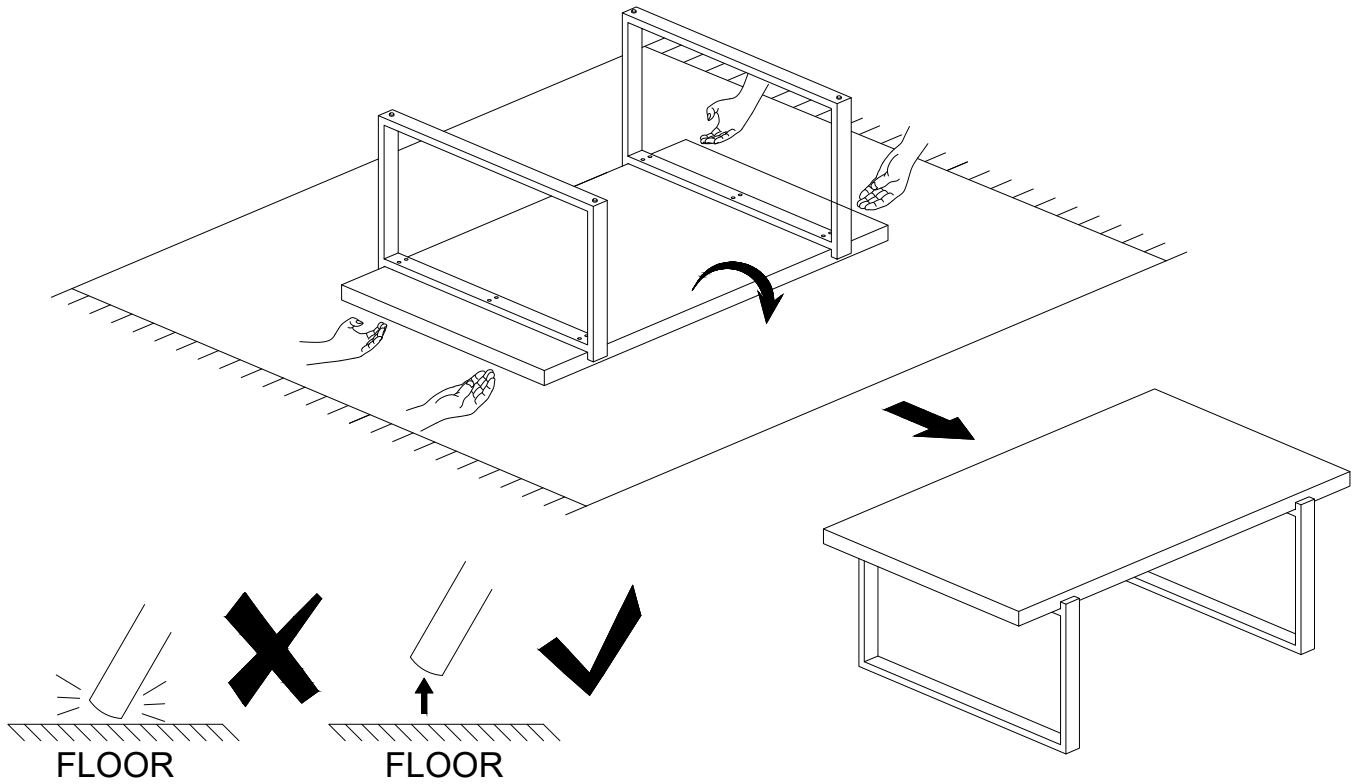

ARIELA COFFEE TABLE ASSEMBLY INSTRUCTIONS

PARTS PACKING CONFIGURATIONS

A.TOP 1PC
B.LEG 2PCS

HARDWARE KIT PACKED IN BOX

No.	DESCRIPTION	IMAGE	Q'TY
1	ALLEN BOLT(1/4"x1-1/2")		12PCS
2	LOCK WASHER(1/4")		12PCS
3	FLAT WASHER(1/4")		12PCS
4	ALLEN KEY(4mm)		1PC

FULLY ASSEMBLED

Step 1:

ARIELA COFFEE TABLE ASSEMBLY INSTRUCTIONS

Step 2:

ASSEMBLY COMPLETE