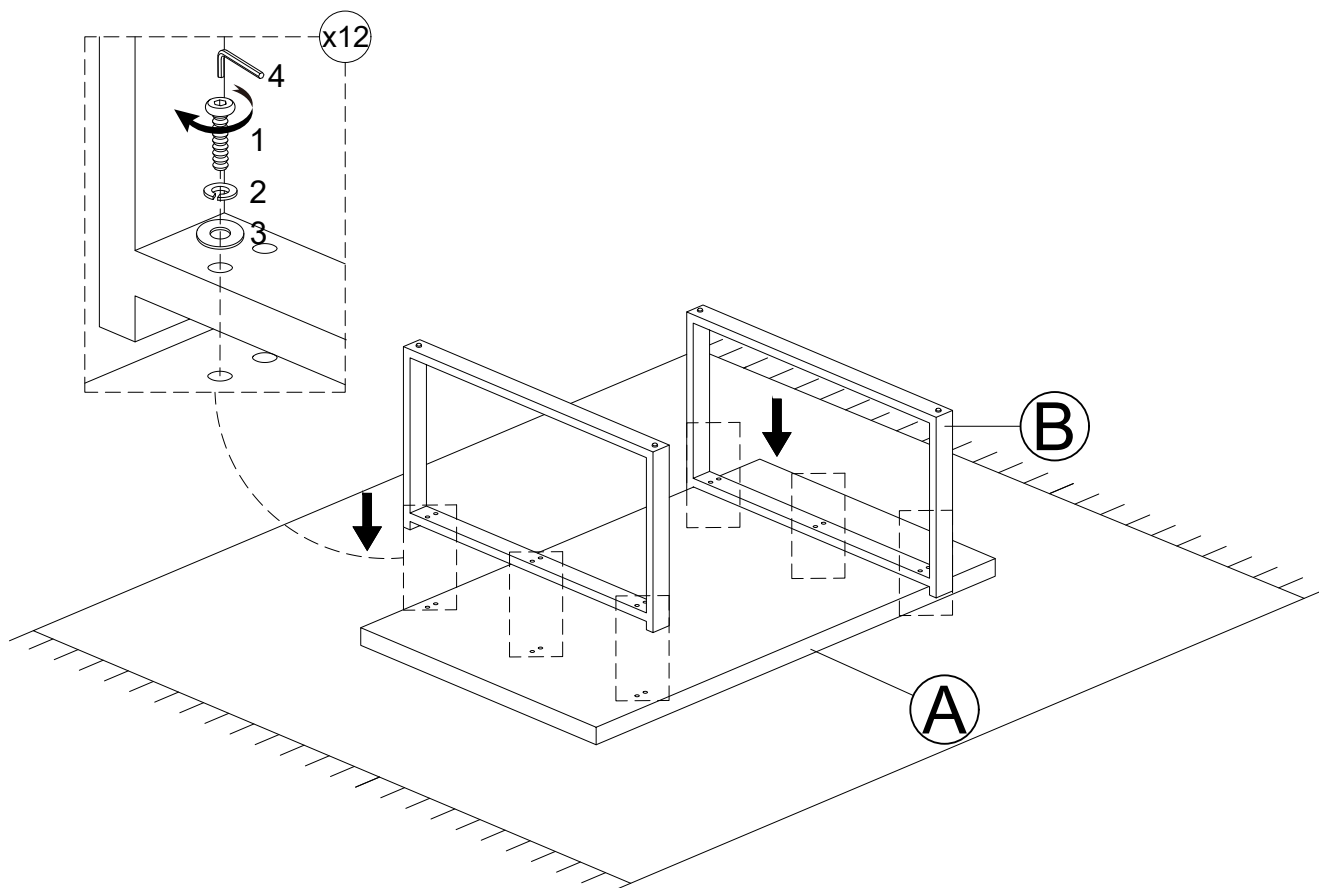

ARIELA COFFEE TABLE ASSEMBLY INSTRUCTIONS

PARTS PACKING CONFIGURATIONS

A.TOP 1PC
B.LEG 2PCS

HARDWARE KIT PACKED IN BOX

No.	DESCRIPTION	IMAGE	Q'TY
1	ALLEN BOLT(1/4"x1-1/2")		12PCS
2	LOCK WASHER(1/4")		12PCS
3	FLAT WASHER(1/4")		12PCS
4	ALLEN KEY(4mm)		1PC

FULLY ASSEMBLED

Step 1:

ARIELA COFFEE TABLE ASSEMBLY INSTRUCTIONS

Step 2:

ASSEMBLY COMPLETE