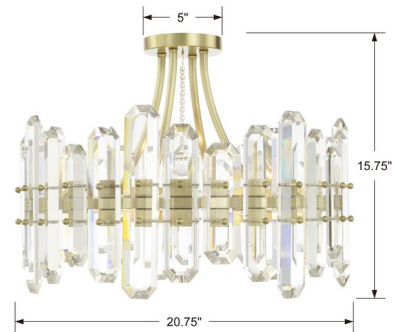

Lightology

lightology.com
866-954-4489
03-22-26

Project: _____

Company: _____

Location: _____ Fixture Type: _____

SPEC #: **CRY907274**

Approved On: _____ Approved By: _____

Bolton Semi Flush Ceiling Light

By Crystorama

Description

The Bolton Semi Flush Ceiling Light combines quality craftsmanship with dramatic elegance. With varied sizes of faceted Crystal elements that are mounted on a Brass or Polished Nickel finished frame, the Bolton is a perfect addition to any transitional space. UL and CSA listed.

Shown in polished nickel / crystal

Specifications

COLOR	Crystal
BODY FINISH	Polished Nickel
WATTAGE	20W
DIMMER	Standard 120V
DIMENSIONS	20.75"W x 15.75"H
BULB NOT INCLUDED	4 x B11/Candelabra (E12)/5W/120V LED
OTHER BULB OPTIONS	4 x B10/Candelabra (E12)/60W/120V Incandescent
COUNTRY OF ORIGIN	China