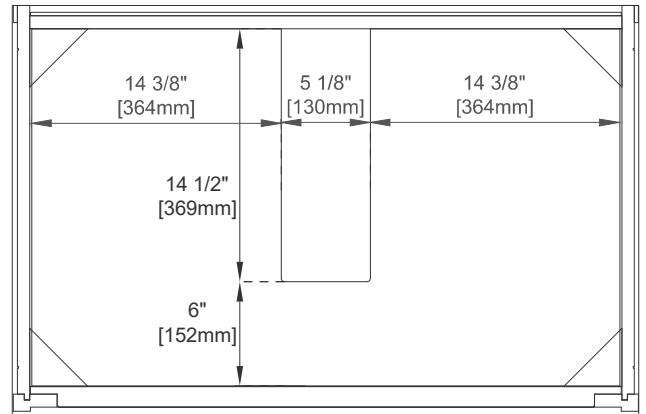

## Dimension

Width: 35-7/8"

Depth: 23-1/4"

Height: 32-3/8"

Rough-In Height: 21-1/2"

# 36" CHICAGO VANITY

305-V36-GW

305-V36-SC

305-V36-WWW

Top View 1

Top View 2

Front View

Knob

All dimensions are nominal

Diagrams are of cabinet only—James Martin Optional Countertops and sinks are not shown

Visit website for warranty and installation information  
[www.jamesmartinvanities.com](http://www.jamesmartinvanities.com)

# 36" CHICAGO VANITY

305-V36-GW

305-V36-SC

305-V36-WWW

Side View

Back View

All dimensions are nominal

Diagrams are of cabinet only—James Martin Optional Countertops and sinks are not shown