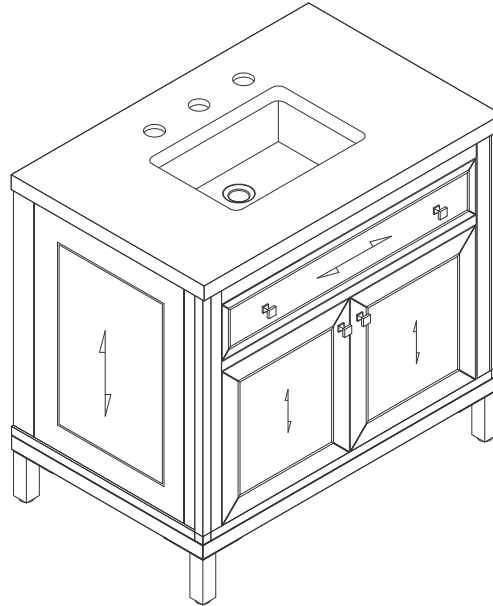

# 36" CHICAGO VANITY

305-V36-GW

305-V36-SC

305-V36-WWW

**JAMES MARTIN**  
VANITIES

## Features and Materials

Solids: GW/SC-Yellow Poplar;

WWW-Para Wood and Yellow Poplar

Veneers: WWW-Walnut

Panels: Plywood

Installation Type: Floor Standing with Legs or Wall Mounted

Number of Basins: One, with Optional 3cm Top

Vanity Top Included: NO, Optional 3cm Tops Available with Sinks

Basins Included: NO

Overflow: Yes, Front Facing

Number of Doors: Two

Number of Drawers: 0

Number of Tip Outs: One

Assembly Type: Installation of Legs and Optional 3cm Top

## Dimension

Width: 35-7/8"

Depth: 23-1/4"

Height: 32-3/8"

Rough-In Height: 21-1/2"