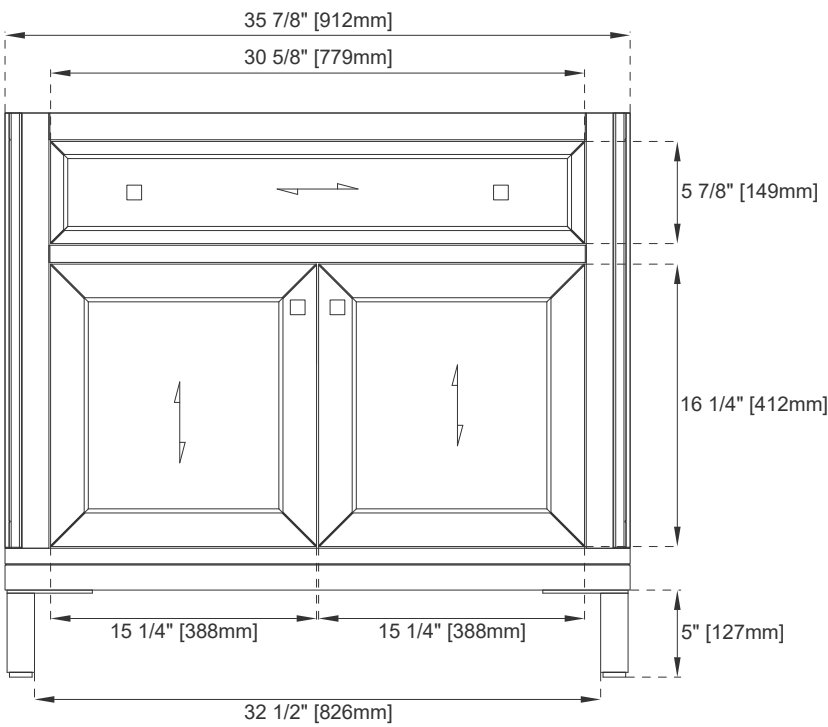

## Dimension

Width: 35-7/8"

Depth: 23-1/4"

Height: 32-3/8"

Rough-In Height: 21-1/2"

# 36" CHICAGO VANITY

305-V36-GW

305-V36-SC

305-V36-WWW

Top View 1

Top View 2

Front View

Knob

# 36" CHICAGO VANITY

305-V36-GW

305-V36-SC

305-V36-WWW

Side View

Back View

All dimensions are nominal

Diagrams are of cabinet only—James Martin Optional Countertops and sinks are not shown