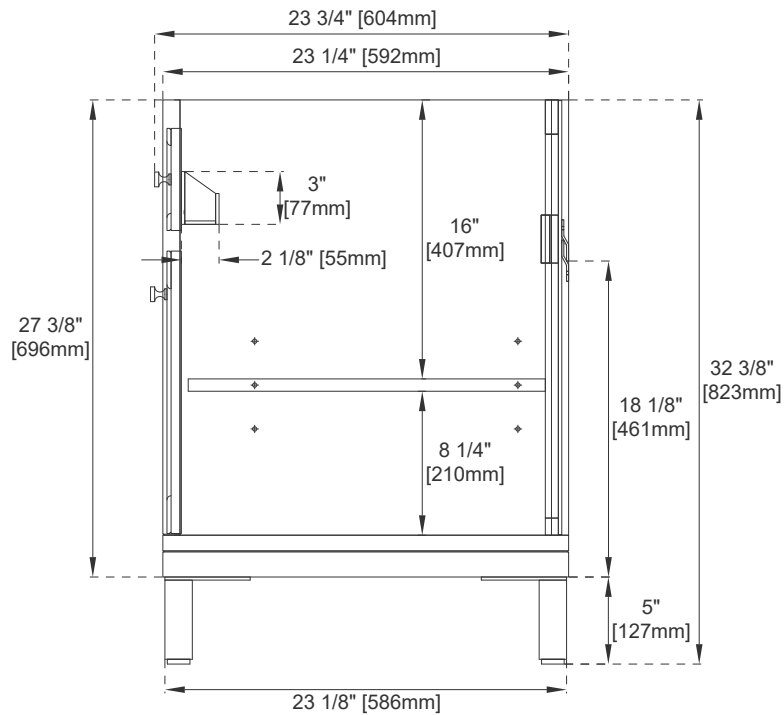

## Dimension

Width: 35-7/8"

Depth: 23-1/4"

Height: 32-3/8"

Rough-In Height: 21-1/2"

# 36" CHICAGO VANITY

305-V36-GW

305-V36-SC

305-V36-WWW

Top View 1

Top View 2

Front View

Knob

All dimensions are nominal

Diagrams are of cabinet only—James Martin Optional Countertops and sinks are not shown

Visit website for warranty and installation information  
[www.jamesmartinvanities.com](http://www.jamesmartinvanities.com)

# 36" CHICAGO VANITY

305-V36-GW

305-V36-SC

305-V36-WWW

Side View

Back View

All dimensions are nominal

Diagrams are of cabinet only—James Martin Optional Countertops and sinks are not shown