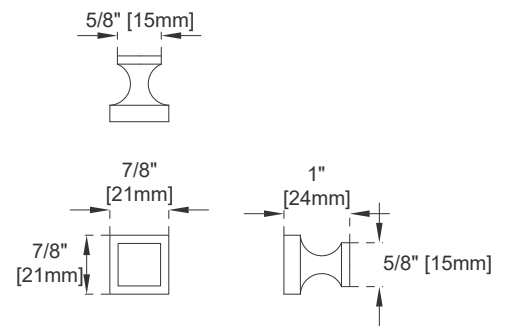

## Dimension

Width: 35-7/8"

Depth: 23-1/4"

Height: 32-3/8"

Rough-In Height: 21-1/2"

# 36" CHICAGO VANITY

305-V36-GW

305-V36-SC

305-V36-WWW

Top View 1

Top View 2

Front View

Knob

All dimensions are nominal

Diagrams are of cabinet only—James Martin Optional Countertops and sinks are not shown

Visit website for warranty and installation information  
[www.jamesmartinvanities.com](http://www.jamesmartinvanities.com)

# 36" CHICAGO VANITY

305-V36-GW

305-V36-SC

305-V36-WWW

Side View

Back View

All dimensions are nominal

Diagrams are of cabinet only—James Martin Optional Countertops and sinks are not shown