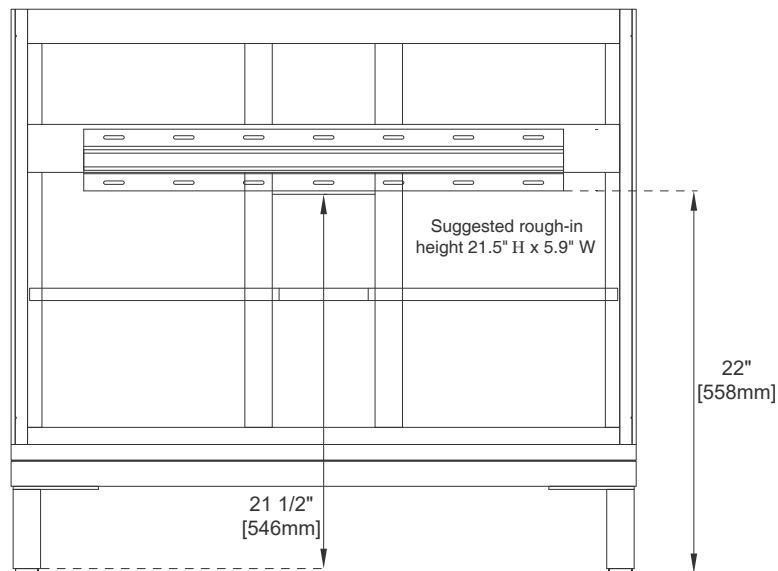

## Dimension

Width: 35-7/8"

Depth: 23-1/4"

Height: 32-3/8"

Rough-In Height: 21-1/2"

# 36" CHICAGO VANITY

305-V36-GW

305-V36-SC

305-V36-WWW

Top View 1

Top View 2

Front View

Knob

All dimensions are nominal

Diagrams are of cabinet only—James Martin Optional Countertops and sinks are not shown

Visit website for warranty and installation information  
[www.jamesmartinvanities.com](http://www.jamesmartinvanities.com)

# 36" CHICAGO VANITY

305-V36-GW

305-V36-SC

305-V36-WWW

Side View

Back View

All dimensions are nominal

Diagrams are of cabinet only—James Martin Optional Countertops and sinks are not shown