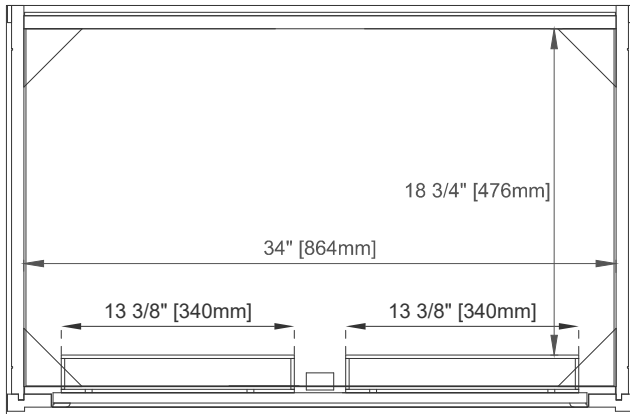

## Dimension

Width: 35-7/8"

Depth: 23-1/4"

Height: 32-3/8"

Rough-In Height: 21-1/2"

# 36" CHICAGO VANITY

305-V36-GW

305-V36-SC

305-V36-WWW

Top View 1

Top View 2

Front View

Knob

# 36" CHICAGO VANITY

305-V36-GW

305-V36-SC

305-V36-WWW

Side View

Back View

All dimensions are nominal

Diagrams are of cabinet only—James Martin Optional Countertops and sinks are not shown