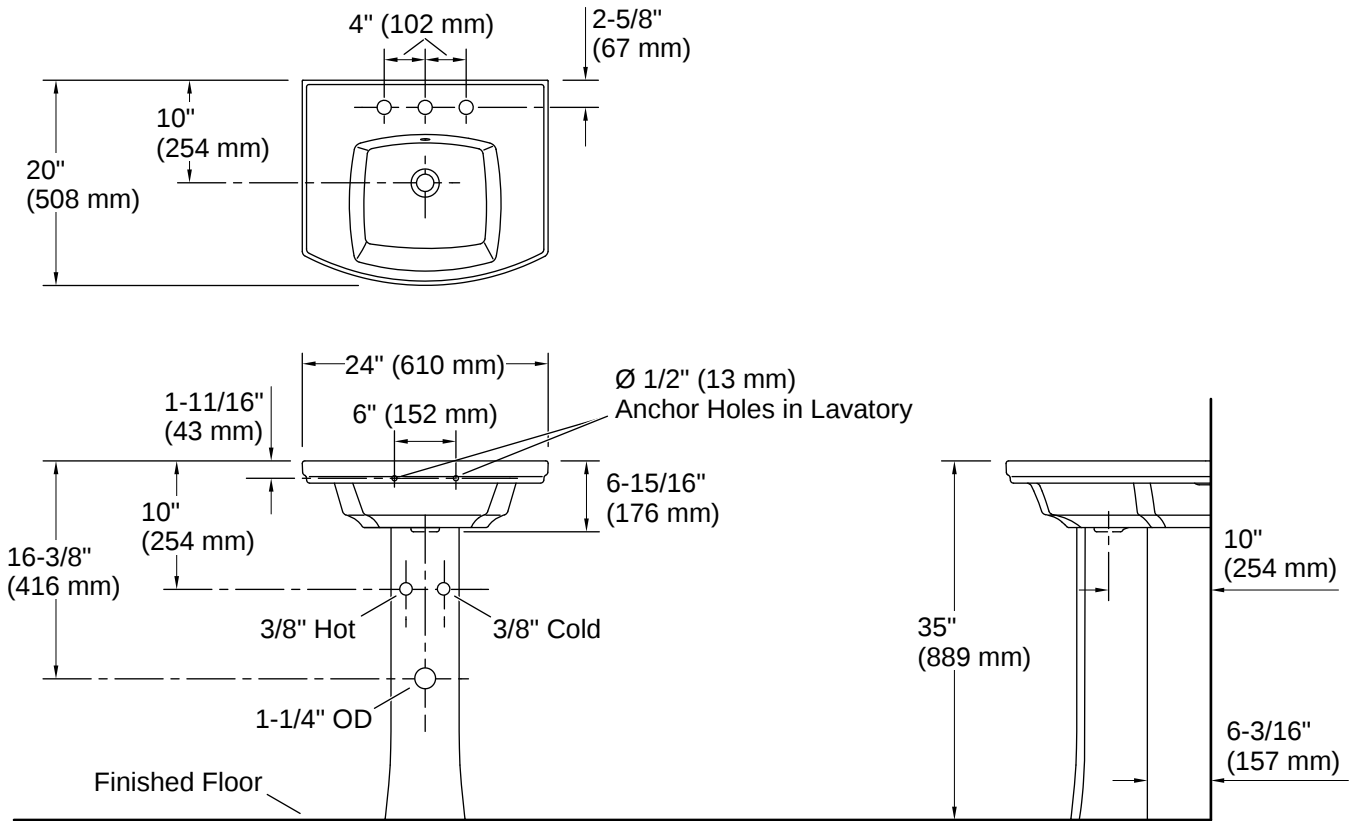

Kelston® | K-24050-8

23-3/4" rectangular pedestal bathroom sink

Features

- Rectangular basin
- 8" (203 mm) widespread faucet holes
- Overflow drain
- Combination consists of basin and pedestal
- Coordinates with other products in the Kelston collection

THE BOLD LOOK
OF **KOHLER**®

Codes/Standards

ASME A112.19.2/CSA B45.1

Technical Information

Number of Deck Holes:	3
Center(s):	8" (203 mm)
With Overflow:	Yes
Basin Configuration:	Single Bowl
Basin Length:	14-5/16" (364 mm)
Basin Width:	13" (330 mm)
Basin Depth:	5-1/8" (130 mm)

Material

- Vitreous china
-

Included Combo Skus

- K-24051-8 23-3/4" rectangular pedestal bathroom sink
 - K-24052 Pedestal sink base
-

Recommended Products/Accessories

K-23726 Drain treatment

K-23725 Cast iron cleaner

Installation

- Pedestal

Installation Notes

Install this product according to the installation instructions.

Product dimensions are nominal and may vary per ASME A112.19.2 tolerances.