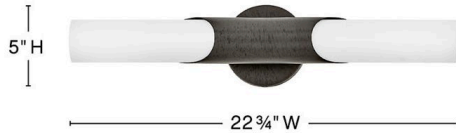

GRACE

51382TBX

MEDIUM LED VANITY

Grace is simply elegant and perfectly named. Featuring a beautifully modern silhouette enhanced by a bias-cut central cuff, this feminine fixture has a timeless aesthetic that complements any décor style. Smooth etched opal glass is paired with a Textured Black Oxide or Textured Heritage Brass finish, providing contrast and subtle detail.

DETAILS	
FINISH:	Textured Black Oxide
MATERIAL:	Steel
GLASS:	Etched Opal
DIMMABLE:	YES - CL TYPE DIMMER (SSL7A)

DIMENSIONS	
WIDTH:	5"
HEIGHT:	22.8"
WEIGHT:	3.6lb
BACK PLATE:	5" Dia.
EXTENSION:	3.8"
TOP TO OUTLET:	11.5"

LIGHT SOURCE	
LIGHT SOURCE:	Integrated LED
LED NAME:	EB12W30K921
WATTAGE:	24w LED *Included
VOLTAGE:	120v
LUMENS:	1860
CRI:	90
INCANDESCENT EQUIVALENCY:	2 x 75w
DIMMABLE:	YES - CL TYPE DIMMER (SSL7A)

SHIPPING	
CARTON LENGTH:	25
CARTON WIDTH:	11
CARTON HEIGHT:	5.5
CARTON WEIGHT:	5.1