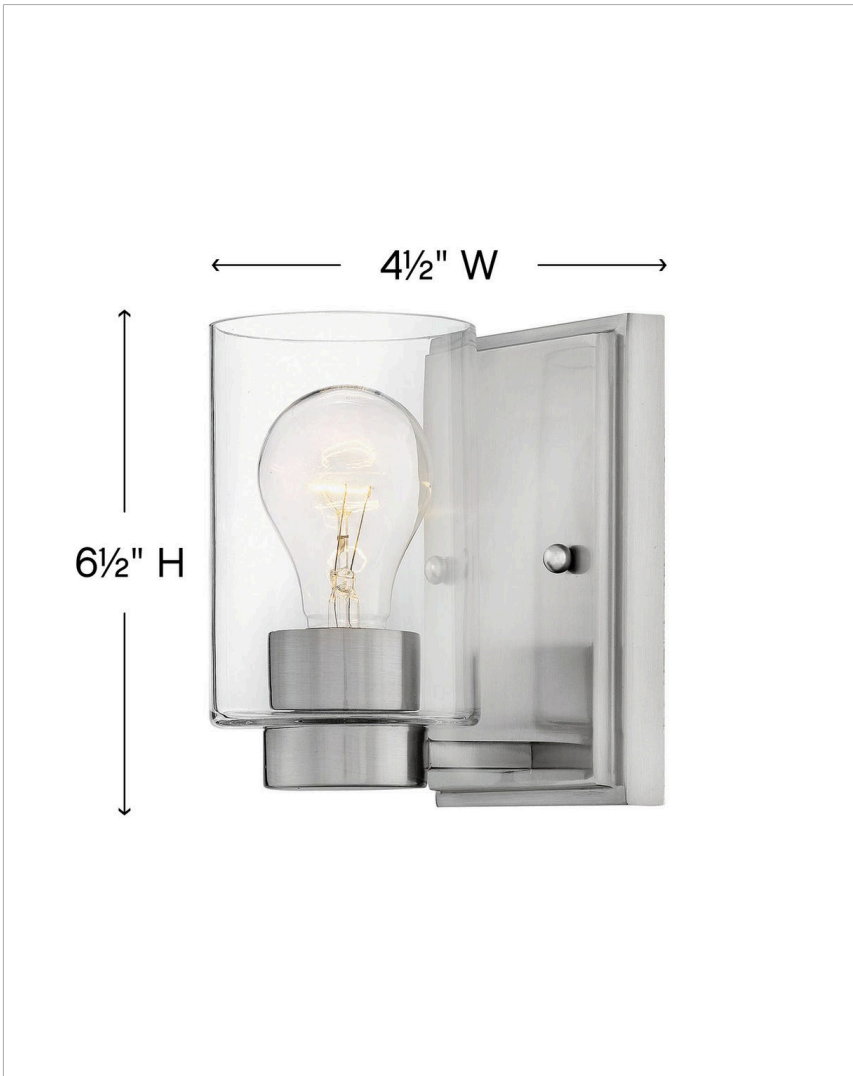

MILEY

5050BN-CL

SMALL SINGLE LIGHT VANITY

Miley's chic design complements a variety of décors with its sleek lines and elegant glass shape. The cast stepped back plate and cast glass holders in Chrome or Brushed Nickel finishes add to its beauty.

DETAILS	
FINISH:	Brushed Nickel
MATERIAL:	Steel
GLASS:	Clear
DIMMABLE:	YES - WITH DIMMABLE LAMP (NOT INCLUDED)

DIMENSIONS	
WIDTH:	4.5"
HEIGHT:	6.5"
WEIGHT:	1.5lb
BACK PLATE:	4.75"W X 6.5"H
EXTENSION:	5.3"
TOP TO OUTLET:	3.25"

LIGHT SOURCE	
LIGHT SOURCE:	Socketed
WATTAGE:	1-12w Med. LED, 100w Equiv.
VOLTAGE:	120v

SHIPPING	
CARTON LENGTH:	10
CARTON WIDTH:	7.5
CARTON HEIGHT:	8.5
CARTON WEIGHT:	2

PRODUCT DETAILS:

- This fixture can be mounted either up or down to best fit your space
- Damp Rated
- Merging the best of traditional and modern elements with a sophisticated and streamlined look