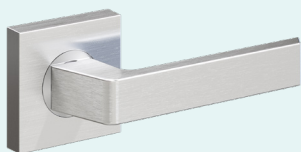

● SSS

SRL70SFSS
SRL71SFSS
SRL72SFSS
SRL73SFSS

TELO

● SSS

SRL70TESS
SRL71TESS
SRL72TESS
SRL73TESS

AS 1428.1-2009 Compliant

Finish: SSS = Satin Stainless Steel

SQUARE ROSE CAP

All Schlage Form levers are also available with a square rose cap which is sold separately.

KANSO (SQUARE ROSE)

● SSS

TELO (SQUARE ROSE)

● SSS

For speed and ease of installation the Schlage Form Series features QuickFix™ technology.