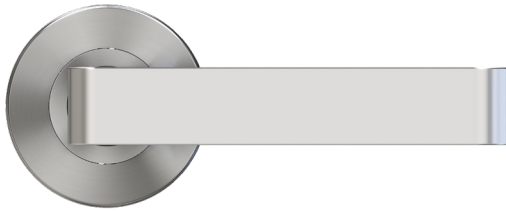

HIGH QUALITY STAINLESS STEEL LEVERS

Trust your home to Schlage.

Schlage **Form Series**

Clean lines, crisp edges.
Sleek and sophisticated, yet
imminently approachable.
***A modern look with
minimal styling means
maximum impact.***

COSTA

The Schlage Form Series is beautifully designed contemporary door furniture manufactured in high quality satin stainless steel with a wide range of lever styles to suit all modern day interiors.

Specifications

MATERIAL

- Solid stainless steel lever, US304 grade
- Zinc die cast rose

DOOR THICKNESS

- Latch furniture – 30mm to 55mm
- Passage set – 30mm to 50mm
- Privacy set – 30mm to 42mm

DOOR PREPARATION

- 25mm for passage and privacy

FASTER, EASIER INSTALLATION

- Features QuickFix™ technology – install door lever in under 30 seconds*
- All levers are non-handed
- Can be used with Schlage tubular latches or Legge 991MF mortice locks
- Alpha, Costa and Telo levers are AS 1428.1-2009 compliant