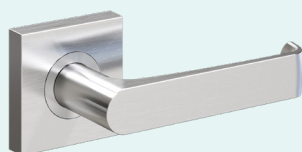

● SSS

SRL70SFSS
SRL71SFSS
SRL72SFSS
SRL73SFSS

TELO

● SSS

SRL70TESS
SRL71TESS
SRL72TESS
SRL73TESS

AS 1428.1-2009 Compliant

Finish: SSS = Satin Stainless Steel

SQUARE ROSE CAP

All Schlage Form levers are also available with a square rose cap which is sold separately.

KANSO (SQUARE ROSE)

● SSS

TELO (SQUARE ROSE)

● SSS

For speed and ease of installation the Schlage Form Series features QuickFix™ technology.