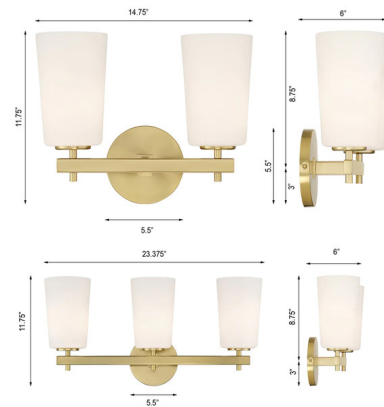

Lightology

lightology.com
866-954-4489
04-23-26

Project: _____

Company: _____

Location: _____ Fixture Type: _____

SPEC #: **CRY1167928**

Approved On: _____ Approved By: _____

Colton Bathroom Vanity Light By Crystorama

Description

The Colton Bathroom Vanity Light adds a timeless look to your interior space. The smooth steel frame is topped with clean glass, casting warm shadows across your room. May be mounted up or down.

Specifications

COLOR White
BODY FINISH Polished Chrome
WATTAGE 300W
DIMMER Standard 120V
DIMENSIONS 23.37\"W x 11.5\"H x 6\"D
BULB NOT INCLUDED 3 x A19/Medium (E26)/100W/120V Incandescent
OTHER BULB OPTIONS 3 x A19/Medium (E26)/120V LED
COUNTRY OF ORIGIN China