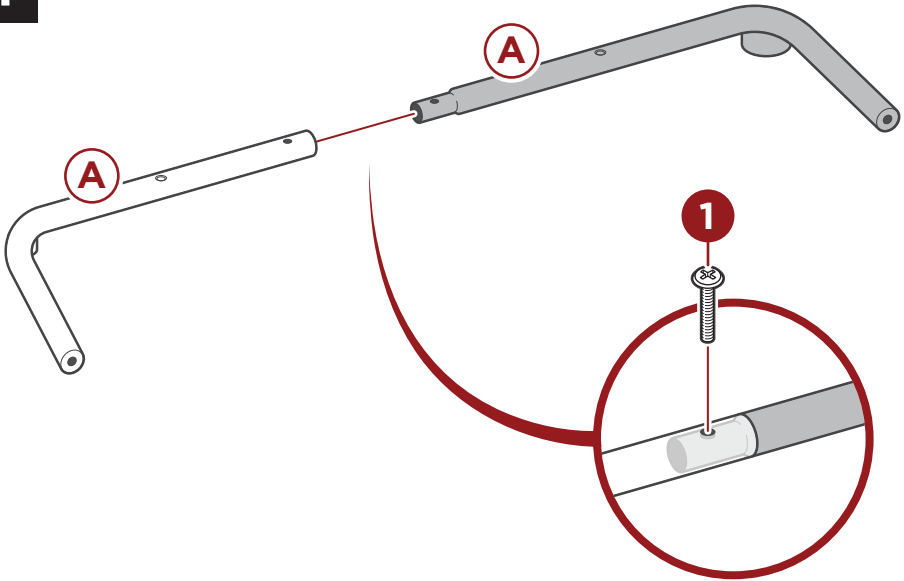

LOWER  
FRAME BAR  
CONNECTOR

1 PC

D

SUPPORT  
BRACE

2 PCS

E

LEG

2 PCS

## U-STAND ASSEMBLY

1

Connect the two part A upper frame bars with one part 1 screw, then set aside.

2

Connect the two part B lower frame bars with by attaching them to the part C lower frame bar connector with two part 1 screw, then set aside.