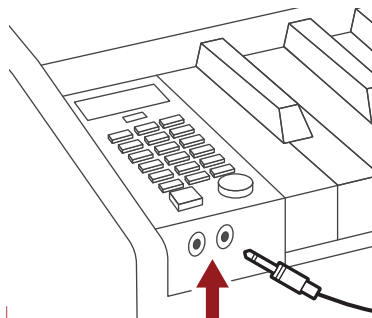

HEADPHONE OUTPUT TERMINAL

This product has two headphone output ports.

Connecting the headphones will automatically disconnect the digital piano built-in speaker output so you can play without disturbing others.