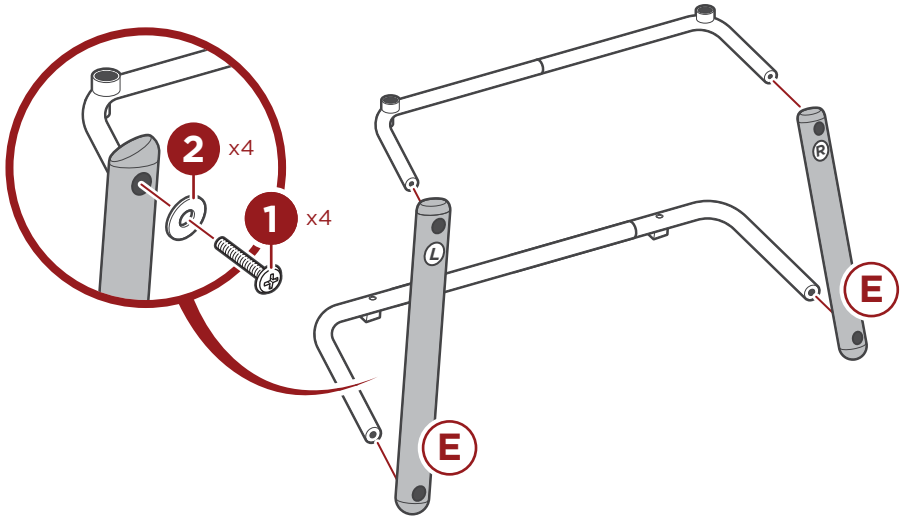

## U-STAND ASSEMBLY

1

Connect the two part A upper frame bars with one part 1 screw, then set aside.

2

Connect the two part B lower frame bars with by attaching them to the part C lower frame bar connector with two part 1 screw, then set aside.

## U-STAND ASSEMBLY

3

Attach two part E legs to the part B lower frame assembly with two part 2 plastic washers and two part 1 screws. Place the R on your right and the L on your left.

**NOTE:** When attaching the bars to the legs, make sure the notches in the mounting holes are pointing downward.

Attach two part A upper frame bars to the part E legs with two part 2 plastic washers and two part 1 screws.

4

Attach two part D support braces to the part B lower frame bars with two part 1 screws, then attach to the part A upper frame bars with two more part 1 screws.