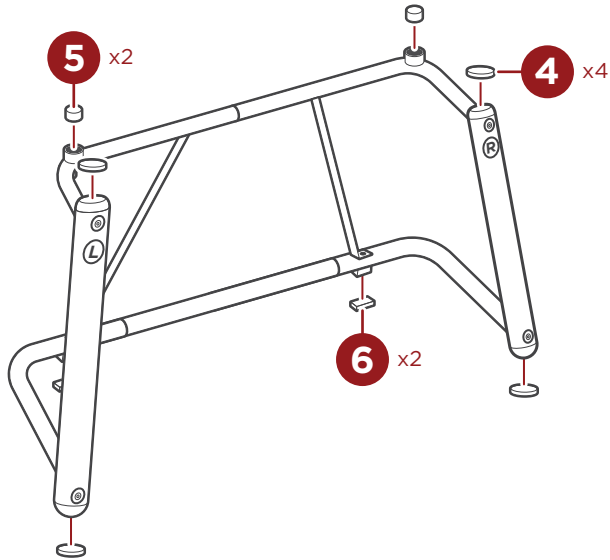

U-STAND ASSEMBLY

5

Attach one part 4 large slider sticker to each end of the part E legs, four stickers total.

Attach one part 5 small slider sticker to the round recesses on the part A upper frame bars, two stickers total.

Attach two part 6 square slider stickers to the square recesses on the bottom of the part B bottom frame bars.

NOTE: Peel the white covering off the stickers before attaching.