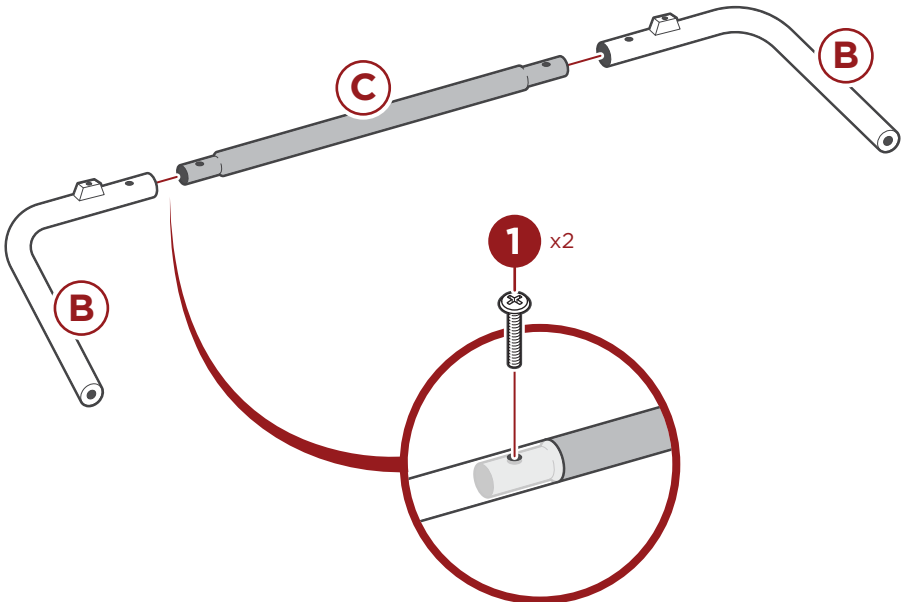

## U-STAND ASSEMBLY

1

Connect the two part A upper frame bars with one part 1 screw, then set aside.

2

Connect the two part B lower frame bars with by attaching them to the part C lower frame bar connector with two part 1 screw, then set aside.

## U-STAND ASSEMBLY

3

Attach two part E legs to the part B lower frame assembly with two part 2 plastic washers and two part 1 screws. Place the R on your right and the L on your left.

**NOTE:** When attaching the bars to the legs, make sure the notches in the mounting holes are pointing downward.