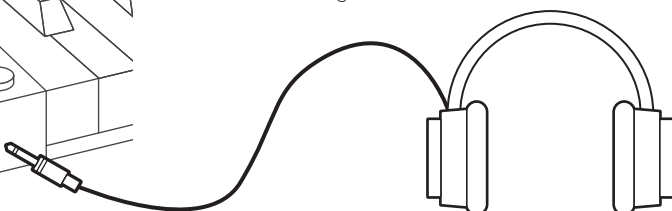

HEADPHONE OUTPUT TERMINAL

This product has two headphone output ports.

Connecting the headphones will automatically disconnect the digital piano built-in speaker output so you can play without disturbing others.