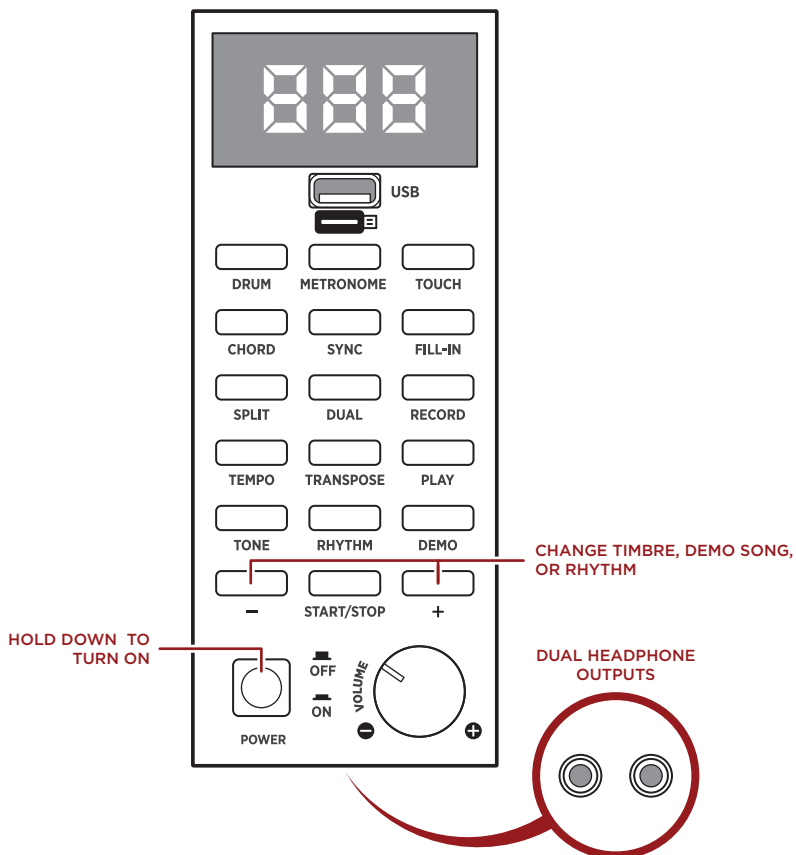

MAIN DIAGRAM

CONTROL FRONT PANEL