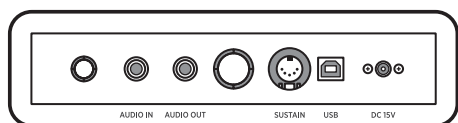

THE PEDALS

1. **1. SOFT PEDAL:** after pressing the soft pedal, the keys played will be lowered in volume until after the pedal is released.
2. **2. DELAYED TONE:** press the delayed tone pedal, there will be a sustain to only the note being played by the effect
3. **3. DAMPER PEDAL:** after pressing the damper pedal, pressing the keys produces a lengthening effect.

USB INTERFACE

The USB port of this digital piano can be connected with a music device with a USB connection to a computer. By Pre-Installing music software on your computer, you can play, compose, edit and store music.

Use universal USB cables to connect the digital piano to the computer and power it on.

HEADPHONE OUTPUT TERMINAL

This product has two headphone output ports.

Connecting the headphones will automatically disconnect the digital piano built-in speaker output so you can play without disturbing others.