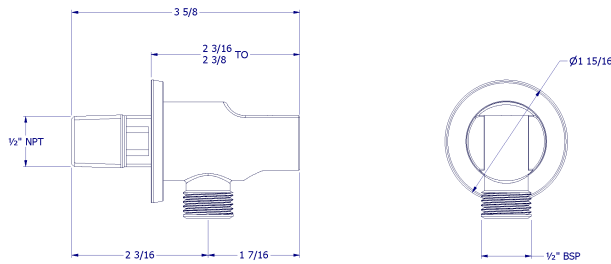

UK Customer Service
Leopold Street
Birmingham
B12 0UJ
Tel: +44 121 766 4200
Email: info@samuel-heath.com

US Customer Service
Email: usa@samuel-heath.com

Specification Enquiries
Design Centre Chelsea Harbour
1st Floor, North Dome, London
SW10 0XE
Tel: 020 7352 0249
Email: showroom@samuel-heath.com

1-23/05/2025