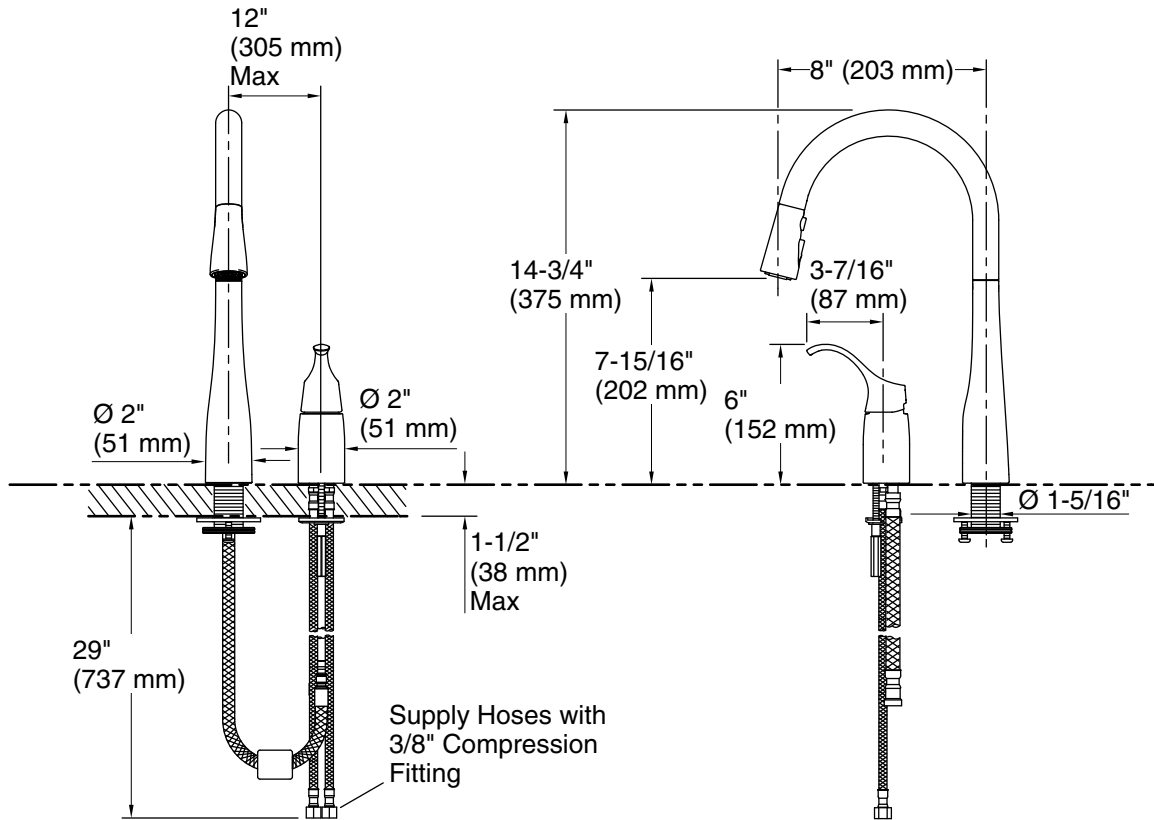

Technical Information

All product dimensions are nominal.

Faucet flow rate: 1.5 gal/min (5.7 l/min)

Spout:

Spout reach: 8" (203 mm)

Notes

Install this product according to the installation guide.

ADA compliant for faucet handles only.

ADA compliant for faucet handles only

ADA, CSA B651 compliant when installed to the specific requirements of these regulations.