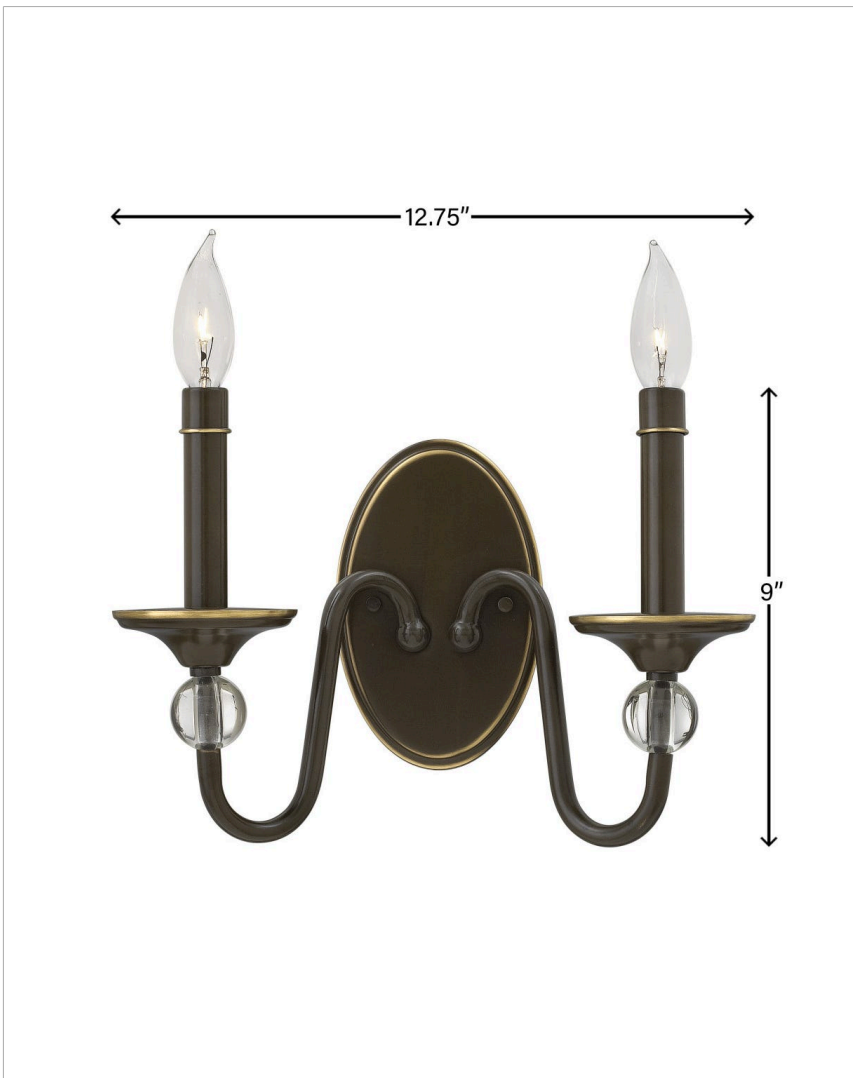

ELEANOR

4952LZ

SMALL TWO LIGHT SCONCE

The Eleanor collection offers a classic traditional chandelier arrangement with graceful arms, elegant turnings and sleek candle sleeves. A glamorous center column constructed of solid crystal elements conveys modern sophistication.

DETAILS

FINISH:	Light Oiled Bronze
MATERIAL:	Steel
DIMMABLE:	YES - WITH DIMMABLE LAMP (NOT INCLUDED)

DIMENSIONS

WIDTH:	12.8"
HEIGHT:	9"
WEIGHT:	2lb
BACK PLATE:	4.5"W X 7"H
EXTENSION:	6.3"
TOP TO OUTLET:	4.5"

LIGHT SOURCE

LIGHT SOURCE:	Socketed
WATTAGE:	2-5w Cand. LED, 60w Equiv.
VOLTAGE:	120v

SHIPPING

CARTON LENGTH:	16
CARTON WIDTH:	8.5
CARTON HEIGHT:	12.5
CARTON WEIGHT:	3

PRODUCT DETAILS:

- Dry Rated
- Classic, elegant lines and timeless details enhance a traditional space