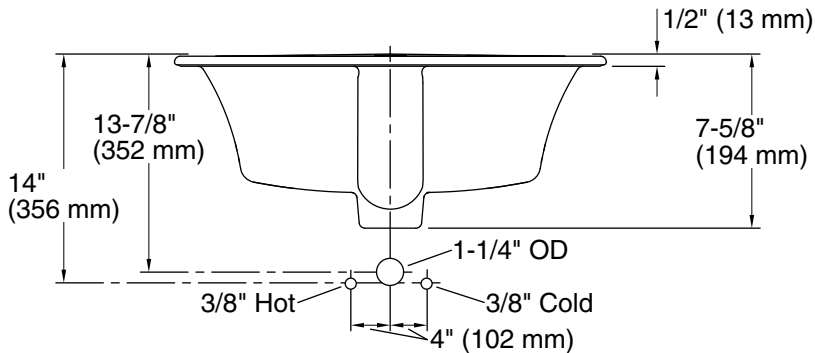

**Bryant®**  
19" round drop-in bathroom sink  
**K-2714-1**

**Features**

- Single faucet hole
- Round basin
- Overflow drain

**Material**

- Vitreous china

**Installation**

- Drop-in

**Recommended Products/Accessories**

### Technical Information

All product dimensions are nominal.

Basin configuration:	Single Bowl
Bowl area (Only):	Length: 12-1/2" (318 mm) Width: 16-5/16" (414 mm) Water depth: 4" (102 mm)
With overflow:	Yes
Faucet hole(s):	1-3/8" (35 mm)
Drain hole:	1-3/4" (44 mm)
Template:	1155260-7, required, included

### Notes

Install this product according to the installation instructions.

Spout must be 5" (12.7 cm) long (min) for adequate clearance into the lavatory when installed with the centerline as shown.

**NOTICE:** Countertop manufacturer or cutter must use the cut-out template provided with the product, or a current one provided by Kohler Co. (call 1-800-4-KOHLER). Kohler Co. is not responsible for cutout errors when the incorrect cut-out template is used.