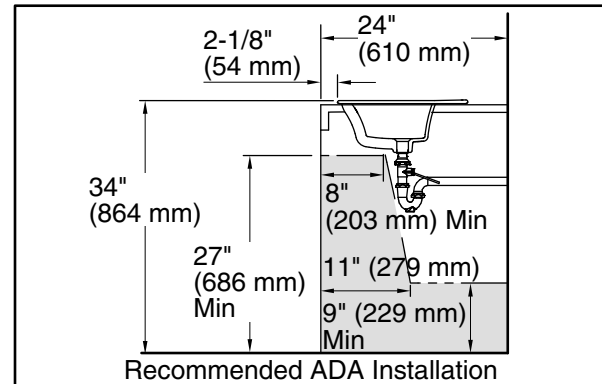

**Bryant®**  
19" round drop-in bathroom sink  
**K-2714-1**

**Features**

- Single faucet hole
- Round basin
- Overflow drain

**Material**

- Vitreous china

**Installation**

- Drop-in

**Recommended Products/Accessories**

- K-9018 P-Trap
- K-23726 Drain treatment
- K-23725 Cast iron cleaner

<b>ADA</b>	<b>CSA B651</b>	<b>OBC</b>
------------	-----------------	------------

**Codes/Standards**

ASME A112.19.2/CSA B45.1  
ADA  
ICC/ANSI A117.1  
CSA B651  
OBC

### Technical Information

All product dimensions are nominal.

Basin configuration:	Single Bowl
Bowl area (Only):	Length: 12-1/2" (318 mm) Width: 16-5/16" (414 mm) Water depth: 4" (102 mm)
With overflow:	Yes
Faucet hole(s):	1-3/8" (35 mm)
Drain hole:	1-3/4" (44 mm)
Template:	1155260-7, required, included

### Notes

Install this product according to the installation instructions.

Spout must be 5" (12.7 cm) long (min) for adequate clearance into the lavatory when installed with the centerline as shown.

**NOTICE:** Countertop manufacturer or cutter must use the cut-out template provided with the product, or a current one provided by Kohler Co. (call 1-800-4-KOHLER). Kohler Co. is not responsible for cutout errors when the incorrect cut-out template is used.