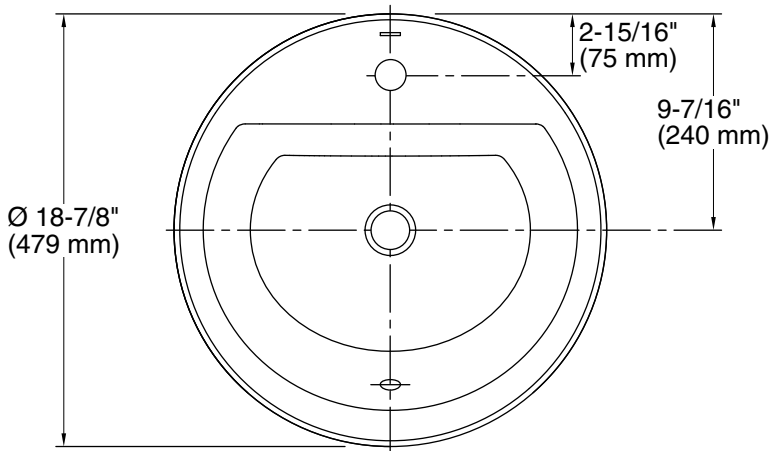

**Bryant®**  
19" round drop-in bathroom sink  
**K-2714-1**

**Features**

- Single faucet hole
- Round basin
- Overflow drain

**Material**

- Vitreous china

**Installation**

- Drop-in

**Recommended Products/Accessories**

### Technical Information

All product dimensions are nominal.

Basin configuration:	Single Bowl
Bowl area (Only):	Length: 12-1/2" (318 mm) Width: 16-5/16" (414 mm) Water depth: 4" (102 mm)
With overflow:	Yes
Faucet hole(s):	1-3/8" (35 mm)
Drain hole:	1-3/4" (44 mm)
Template:	1155260-7, required, included

### Notes

Install this product according to the installation instructions.

Spout must be 5" (12.7 cm) long (min) for adequate clearance into the lavatory when installed with the centerline as shown.

**NOTICE:** Countertop manufacturer or cutter must use the cut-out template provided with the product, or a current one provided by Kohler Co. (call 1-800-4-KOHLER). Kohler Co. is not responsible for cutout errors when the incorrect cut-out template is used.