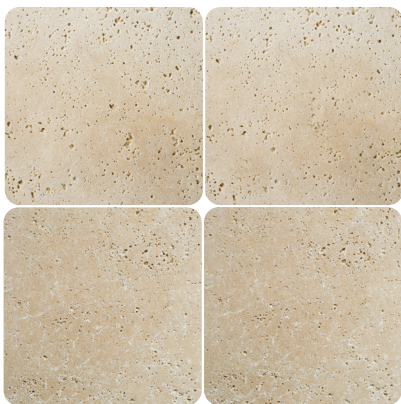

Ivory Classic | V3

Sizes