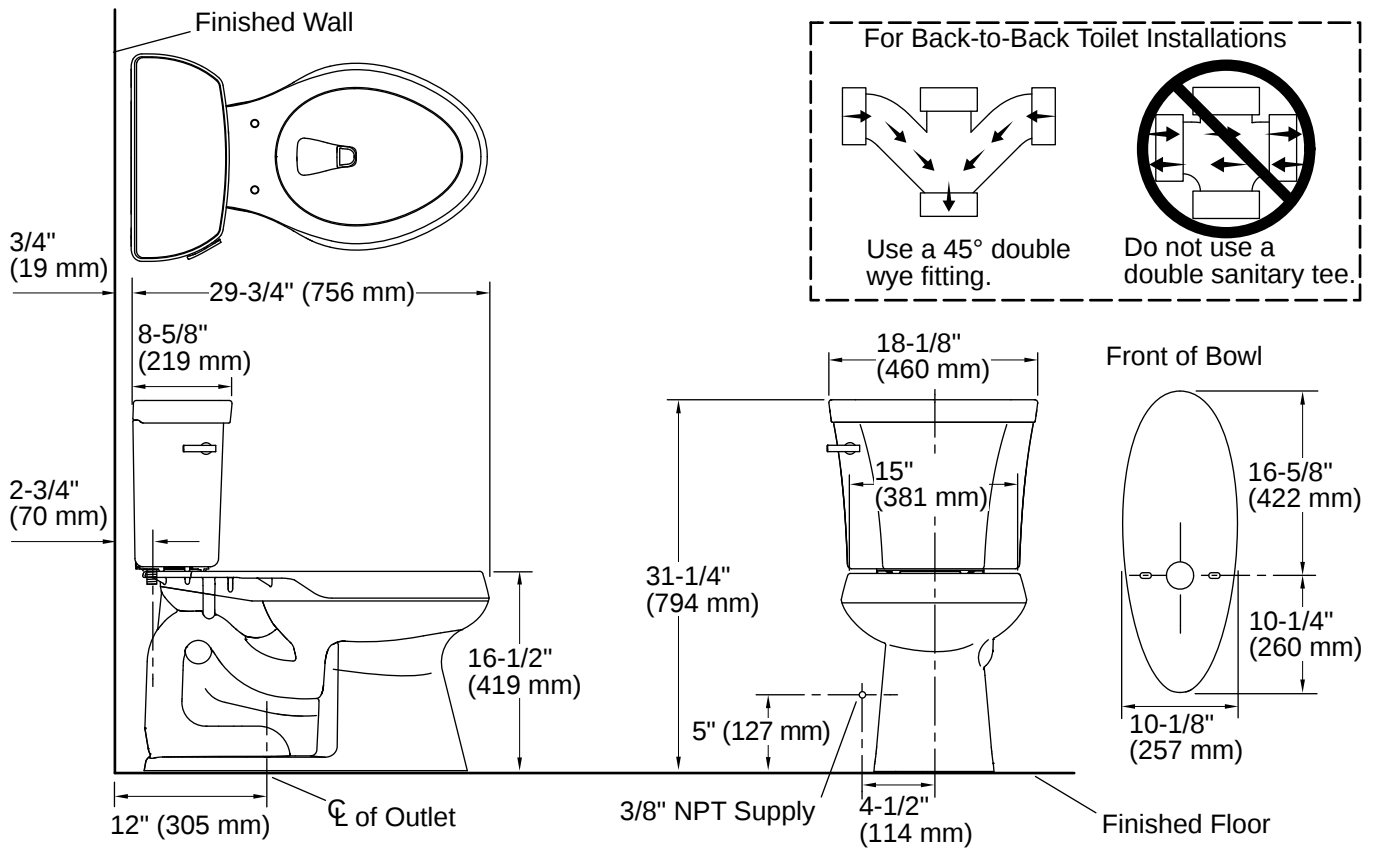

## Features

- Two-piece design
- Elongated bowl offers added room and comfort
- Comfort Height® feature offers chair-height seating that makes sitting down and standing up easier for most adults
- Left-hand Polished Chrome trip lever
- Insuliner® tank liner minimizes condensation on the tank
- Combination consists of toilet bowl and tank
- Eligible for consumer rebates in some municipalities
- 1.28 gpf (4.8 lpf)
- 2-1/8" (54 mm) fully glazed trapway
- Class Five® canister optimizes the flow out of the tank, harnessing gravity and the natural, powerful reducing cascade of water to increase the power and effectiveness of the flush

## Technical Information

Rough-in:	Standard 12" (305mm)
Flush Type:	Class Five
Flush Rate:	1.28 gpf (4.8 lpf)
Bowl Shape:	Elongated
Seat-Mounting Holes:	5-1/2" (140 mm)
Waste Outlet:	Floor
Trapway Size:	2-1/8" (54 mm)
Trapway Type:	Exposed
Water Surface Size:	11-3/8" x 8" (289 mm x 203 mm)
Rim to Water Surface:	5-3/8" (137 mm)

## Installation

- Standard 12" (305 mm) rough-in
- Three-bolt quick-connect installation
- Seat and supply line sold separately

## Installation Notes

*Install this product according to the installation instructions.*

For back-to-back toilet installations: Use only a 45° double wye fitting.

Product dimensions are nominal and may vary per ASME A112.19.2 tolerances.