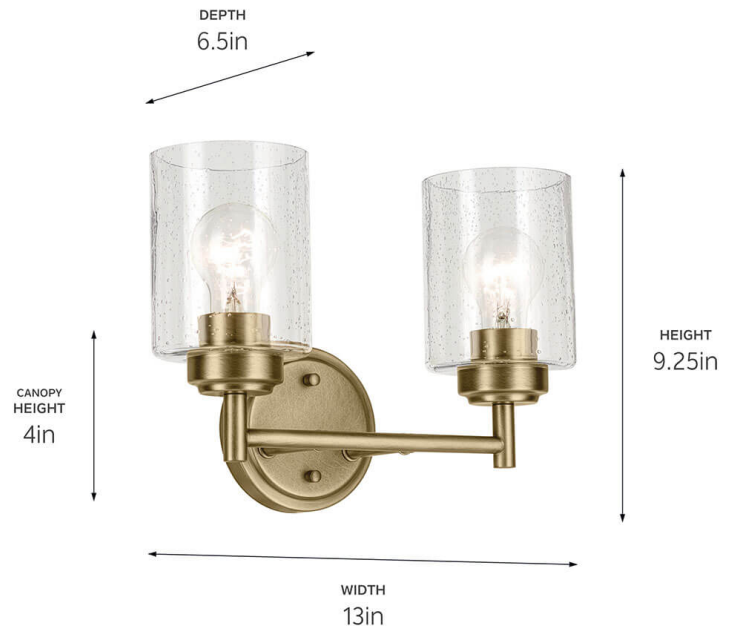

SPECIFICATIONS

Certifications/Qualifications

ADA Compliant	No
Prop65	Yes
DarkSky Approved	No
Location Rating	Damp
	kichler.com/warranty

Dimensions

Height	9.25"
Width	13"
Height From Center Of Wall Opening (Spec Sheet)	7"
Depth	6.5"
Weight	2.6 LBS
Canopy Width	4.75"
Canopy Depth	1"

Electrical

Input Voltage	120 V

Light Source

Light Source	Bulb
Lamp Included	Not Included
# Of Bulbs/LED Modules	2
Max Or Nominal Watt	75 W
Lamp Type	A19
Socket Type	E26 (Medium)
Dimmable	Yes
Dimmable Notes	Dimmable when used with dimmer switch (sold separately); when using LED bulbs, see bulb manufacturer dimming specifications.

Mounting/Installation

Interior/Exterior	Interior Product
Mounting Weight	1 LBS
Install Glass Up Or Down	Both
Lead Wire Length	6
Wire Connectors	Wire Nuts

FIXTURE ATTRIBUTES

Housing/Glass

Primary Material	Steel
Shade Included	No
Shade Dimensions	4.25 DIA X 5.5

Product/Ordering Information

SKU	45885NBR
Finish	Natural Brass
UPC	783927043953

Finishes

- Black
- Brushed Nickel
- Natural Brass
- Olde Bronze

ALSO IN THIS FAMILY