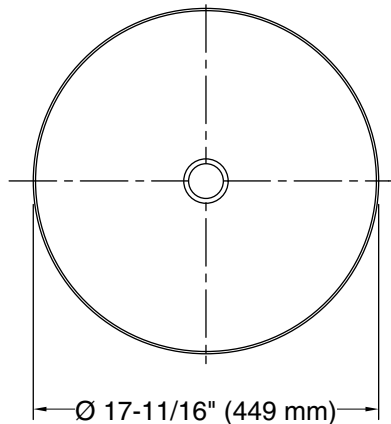

Dutchmaster Midnight Floral™ Carillon®

17-3/4" round drop-in bathroom sink, no overflow
K-30333-DM2

Recommended ADA Installation