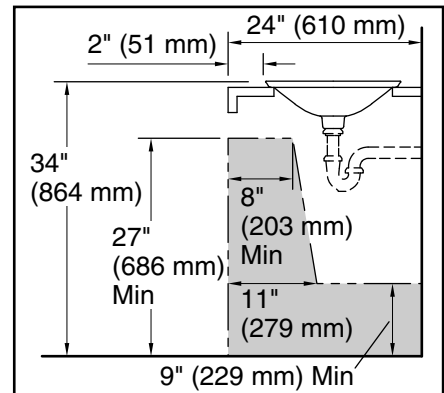

Dutchmaster Midnight Floral™ Carillon®

17-3/4" round drop-in bathroom sink, no overflow
K-30333-DM2

Recommended ADA Installation