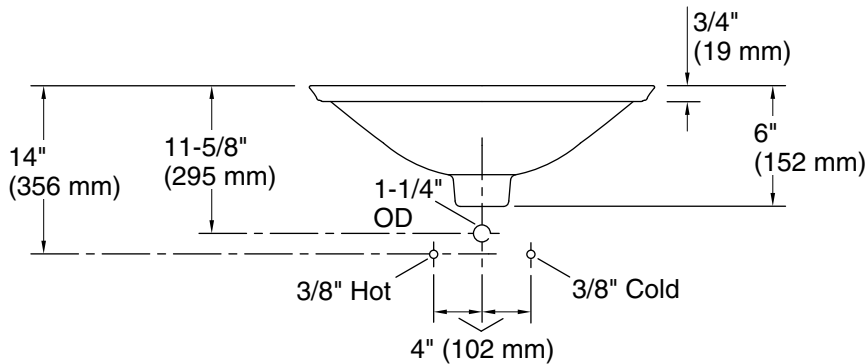

Technical Information

All product dimensions are nominal.

- Basin configuration: Single Bowl
- Bowl area (Only): Length: 17-1/4" (437 mm)
Width: 17-1/4" (437 mm)
Bowl depth: 4" (102 mm)
Water depth: 4" (102 mm)
- With overflow: No
- Template: 1242827, required, included