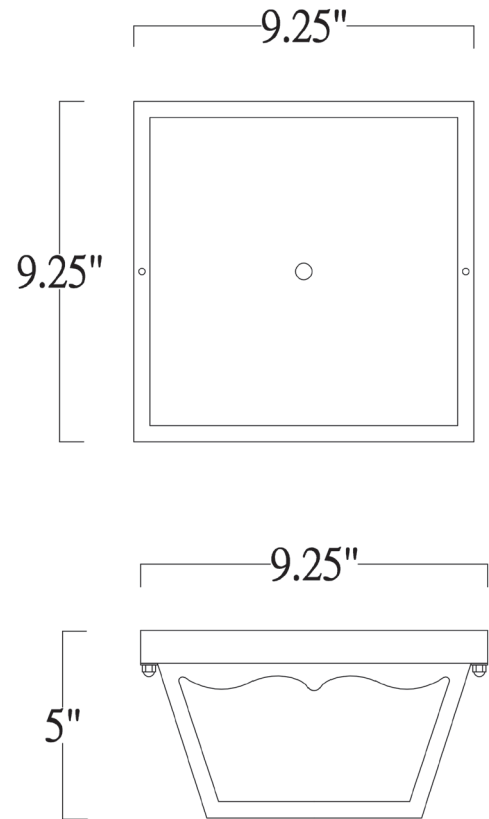

4902BK

BUILDERS' CHOICE 2-LIGHT FLUSHMOUNT

Description: Builders' Choice 2-light flushmount

Finish: Matte black

Dimensions: 9-1/4" W x 5" H

Bulbs: 2-60w medium

Installed Weight: 4 lbs.

Certification: Damp location

Material: Powder coated steel

Shade: Glass

Glass: Pebbled

Canopy Dimensions: 9-1/4" x 9-1/4"

Chain/Wire: NA

Additional Finishes: Burled walnut and white