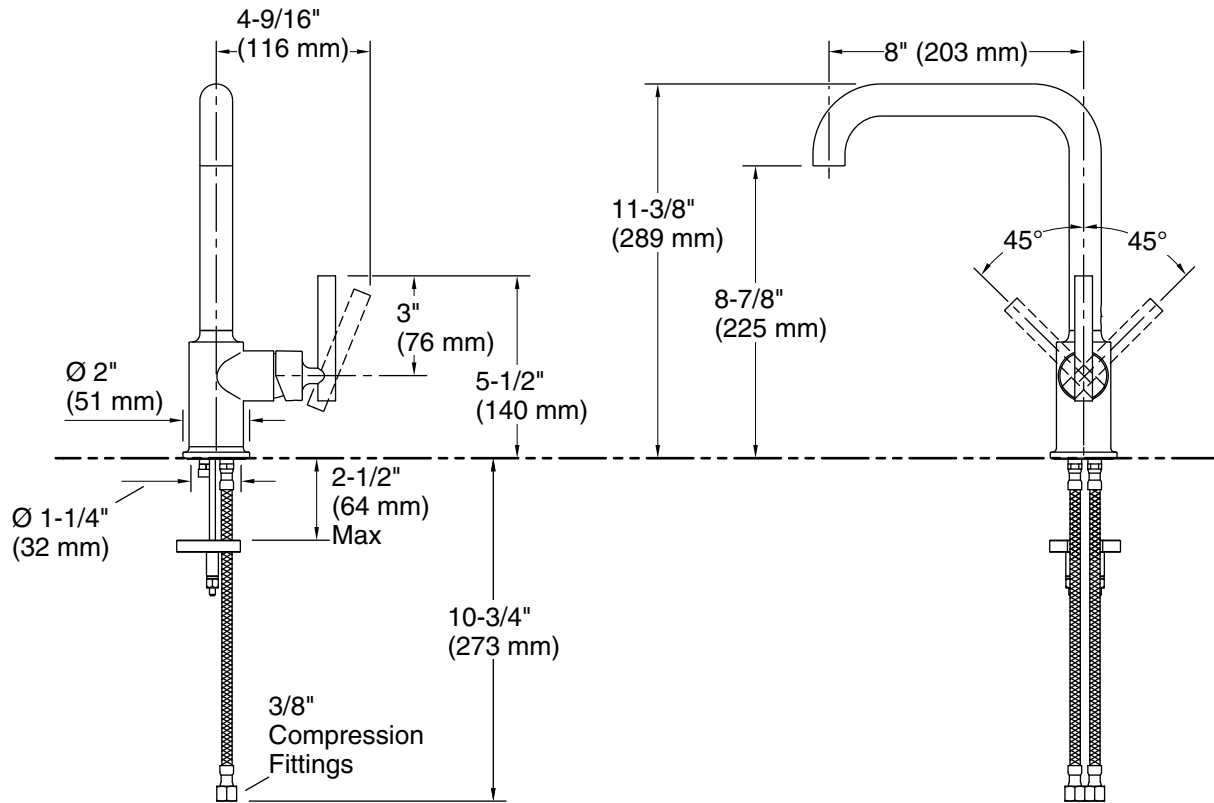

## Technical Information

All product dimensions are nominal.

Faucet flow rate: 1.5 gal/min (5.7 l/min)

## Spout:

Spout reach: 8" (203 mm)