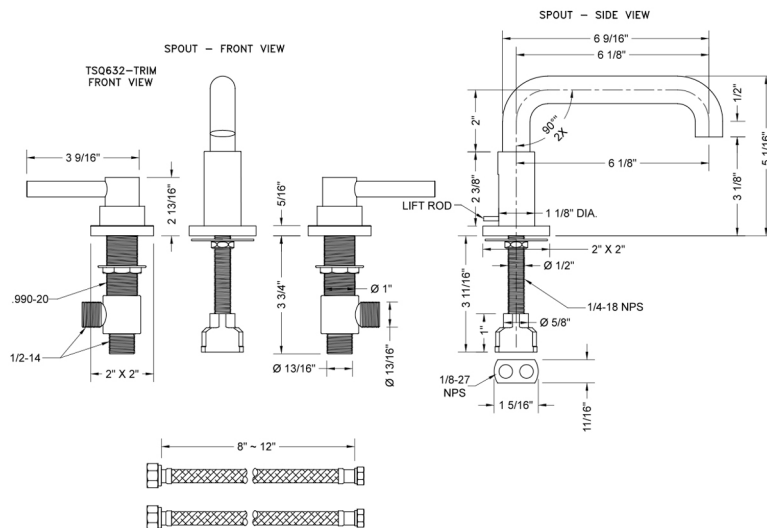

## FEATURES:

- All brass 8" - 12" widespread faucet includes brass pop-up drain with overflow
- 1/4 turn ceramic valves
- Low Profile Swivel Spout
- Available Flow Rates: 1.5, 1.2 & 0.5 GPM. Additional flow rate (aerator) options available. Contact JACLO.
- 6 1/8" spout reach center to center
- Spout Hole Size Min-Max: 1 1/2" - 1 7/8"
- Valve Hole Size Min-Max: 1 1/8" - 1 5/8"
- Countertop Thickness Min-Max: 9/16" - 2 1/8"
- For additional drain options refer to lavatory drain section or visit [jaclo.com](http://jaclo.com)

## SPECIFICATION DRAWING: