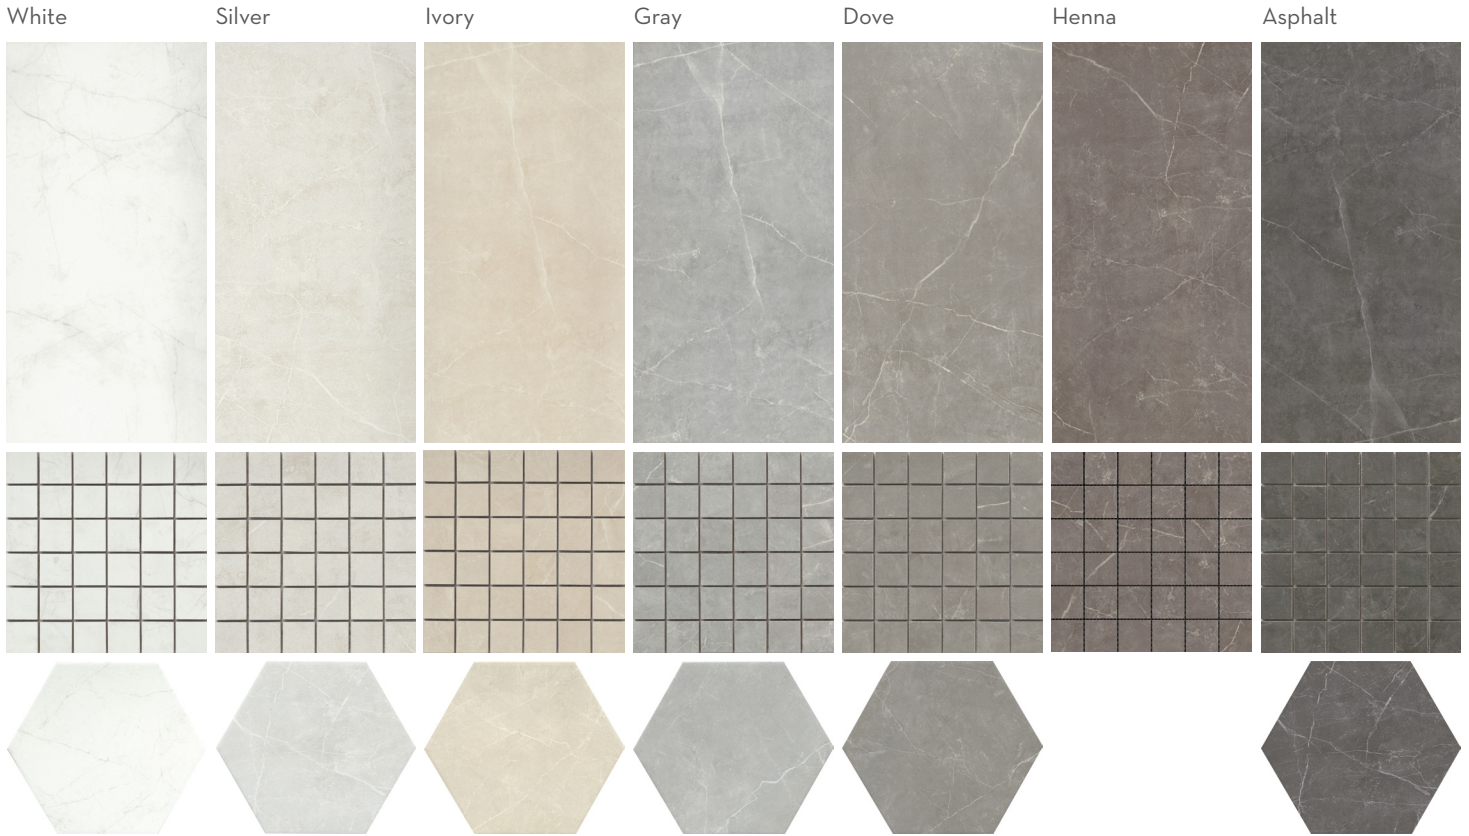

Sterlina II™ beautifully unifies the look of timeless marble with the urban touch of concrete. Available in matte and polished finish and seven colorways to achieve any desired look.

STERLINA II™

Glazed Porcelain

Henna only available in 12"x24" size.

Hex size is part of Sterlina™ Series. Some colors coordinate but may not be an exact match with other sizes. All other sizes are part of the Sterlina II™ Series.

Sizes								
	24"x24" 23.62"x23.62"	24"x47" 23.62"x47.24"	12"x24" 11.81"x23.62"	12"x12" 11.81"x11.81"	8"x10" 8.46"x9.84"	12"x12" Mesh 11.89"x11.81"	12"x12" Mesh 11.69"x11.69"	3"x12" Floor SBN
Thickness	8.8mm	10mm	8.8mm	8.8mm	9mm	8.8mm	8.8mm	8.8mm
Faces	8	5	7	20	Check Website	Random	N/A	N/A
Finish	Matte & Polished	Matte & Polished	Matte & Polished	Matte	Matte	Matte	Matte	Matte & Polished
Edge	Rectified	Rectified	Rectified	Rectified	Pressed	Cut	Cut	Cut/Round
Grout Joint Recommendation	1/8"	1/8"	1/8"	1/8"	Check Website	1/8"	1/8"	1/8"
Testing	Abrasion Resistance C1027	Breaking Strength C648	Chemical Resistance C650	Water Absorption C373	DCOF ANSI A1371	Scratch Hardness MOHS	Shade Variation Rating	
Results*	III	≥350 lbf	Resistant	≤0.5%	≥0.55 (Matte) ≤0.42 (Polished)	7 (Matte) Min 5 (Polished)	V2	Recommended 33% Offset*