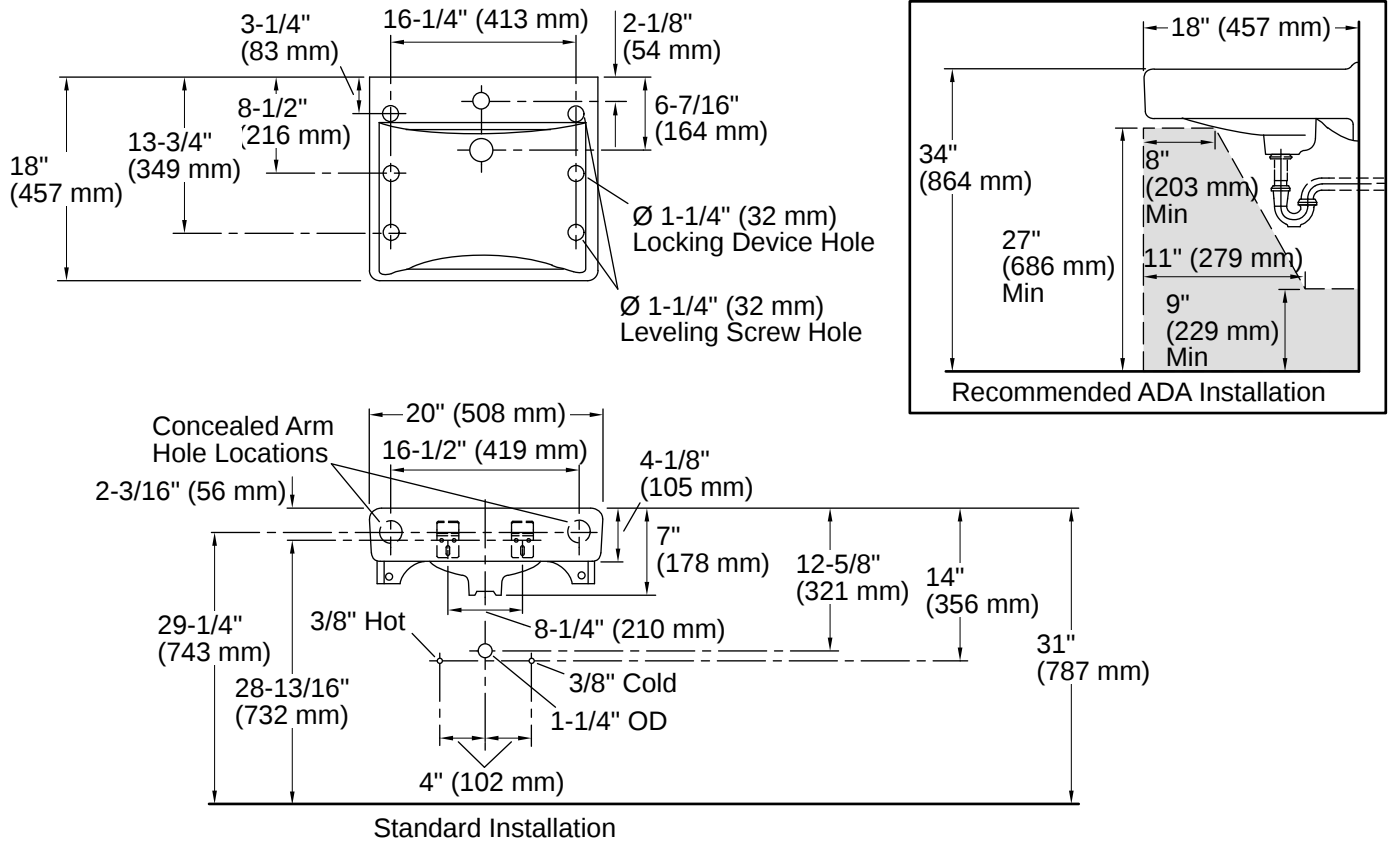

Installation

- Wall-mount
- Drilled for concealed arm carrier installation

Installation Notes

Install this product according to the installation instructions.

Product dimensions are nominal and may vary per ASME A112.19.2 tolerances.

ADA, OBC, CSA B651 compliant when installed to the specific requirements of these regulations.