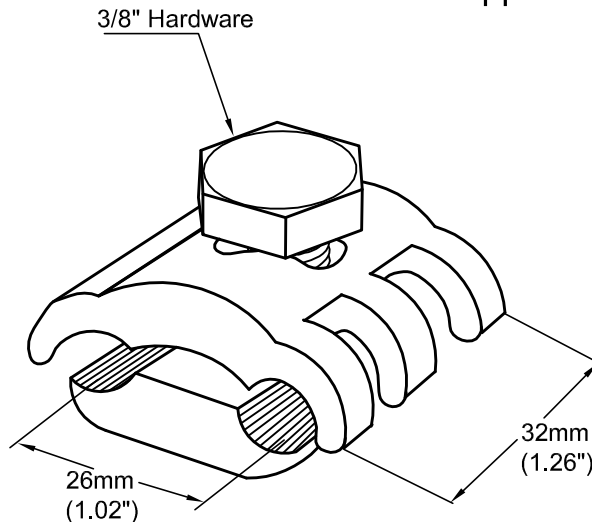

GNDCL GROUNDING LUG

CABLOFIL®

INNOVATORS IN CABLE MANAGEMENT

8319 State Route 4
 Mascoutah IL 62258
 Phone: 800-658-4641
 618-566-3230
 Fax: 618-566-3250
www.cablofil.com

UL Listed
 CSA Approved

NOTE:
 USE ONE ON EACH 60' OF TRAY RUN AND
 AT TRAY ENDS OR IF TRAY IS AN
 EQUIPMENT GROUNDING CONDUCTOR,
 ONE FOR EACH TRAY SECTION.
 ACCOMMODATES GAUGES 1/0 - #6 AWG.
 IMAGE OF LUG PROVIDED MAY VARY.