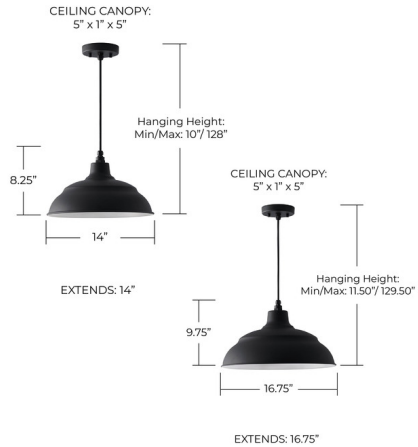

Shown in black